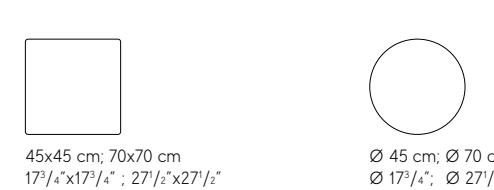

TOPS $\frac{3}{8}$ 14 mm

Manhattan Hospitality Tables

BASES available in textured black and customized

TOPS $\frac{3}{8}$ 14 mm (6 mm porcelain tile - 8 mm glass)

Cosmopolitan Hospitality Tables

BASES available in textured black and customized