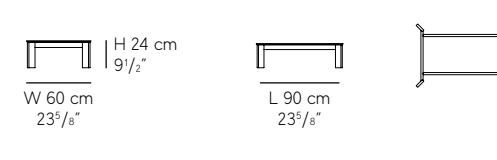

TOPS $\frac{3}{8}$ 14 mm

Brooklyn 25 Coffee Tables

BASES available in textured black and textured anthracite

TOPS $\frac{3}{8}$ 14 mm (6 mm porcelain tile - 8 mm glass)

Incontro 25 Coffee Tables

BASES available in textured black and textured anthracite