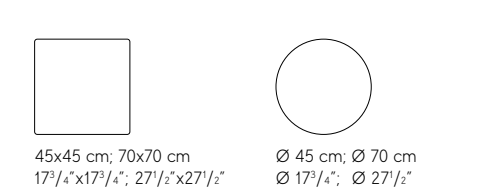

Dark surfaces will be paired with black glass, while light surfaces will be matched with white glass, according to the color choices established by Atlas Concorde. Le superfici scure saranno abbinare al vetro nero, mentre le superfici chiare saranno abbinare al vetro bianco, secondo le scelte cromatiche stabilite da Atlas Concorde.