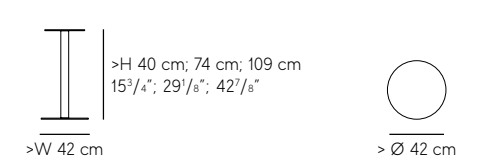

TOPS $\frac{3}{8}$ 14 mm

Manhattan Hospitality Tables

BASES available in textured black and customized

TOPS $\frac{3}{8}$ 14 mm (6 mm porcelain tile - 8 mm glass)

Cosmopolitan Hospitality Tables

BASES available in textured black and customized