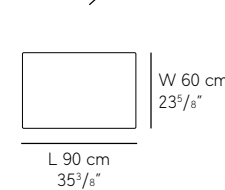

Tables

Brooklyn 75 Dining Tables

BASES available in textured black and textured anthracite

TOPS $\frac{3}{8}$ 14 mm (6 mm porcelain tile - 8 mm glass)

Incontro 75 Dining Tables

BASES available in textured black and textured anthracite

TOPS $\frac{3}{8}$ 14 mm

Brooklyn 25 Coffee Tables

BASES available in textured black and textured anthracite

TOPS $\frac{3}{8}$ 14 mm (6 mm porcelain tile - 8 mm glass)

Incontro 25 Coffee Tables

BASES available in textured black and textured anthracite

TOPS $\frac{3}{8}$ 14 mm

Manhattan Hospitality Tables

BASES available in textured black and customized

TOPS $\frac{3}{8}$ 14 mm (6 mm porcelain tile - 8 mm glass)

Cosmopolitan Hospitality Tables

BASES available in textured black and customized

TOPS $\frac{3}{8}$ 14 mm

Contatto Side Table

BASES available in textured black and chromed

TOPS $\frac{3}{8}$ 14 mm (6 mm porcelain tile - 8 mm glass)

Dark surfaces will be paired with black glass, while light surfaces will be matched with white glass, according to the color choices established by Atlas Concorde. Le superfici scure saranno abbinare al vetro nero, mentre le superfici chiare saranno abbinare al vetro bianco, secondo le scelte cromatiche stabilite da Atlas Concorde.