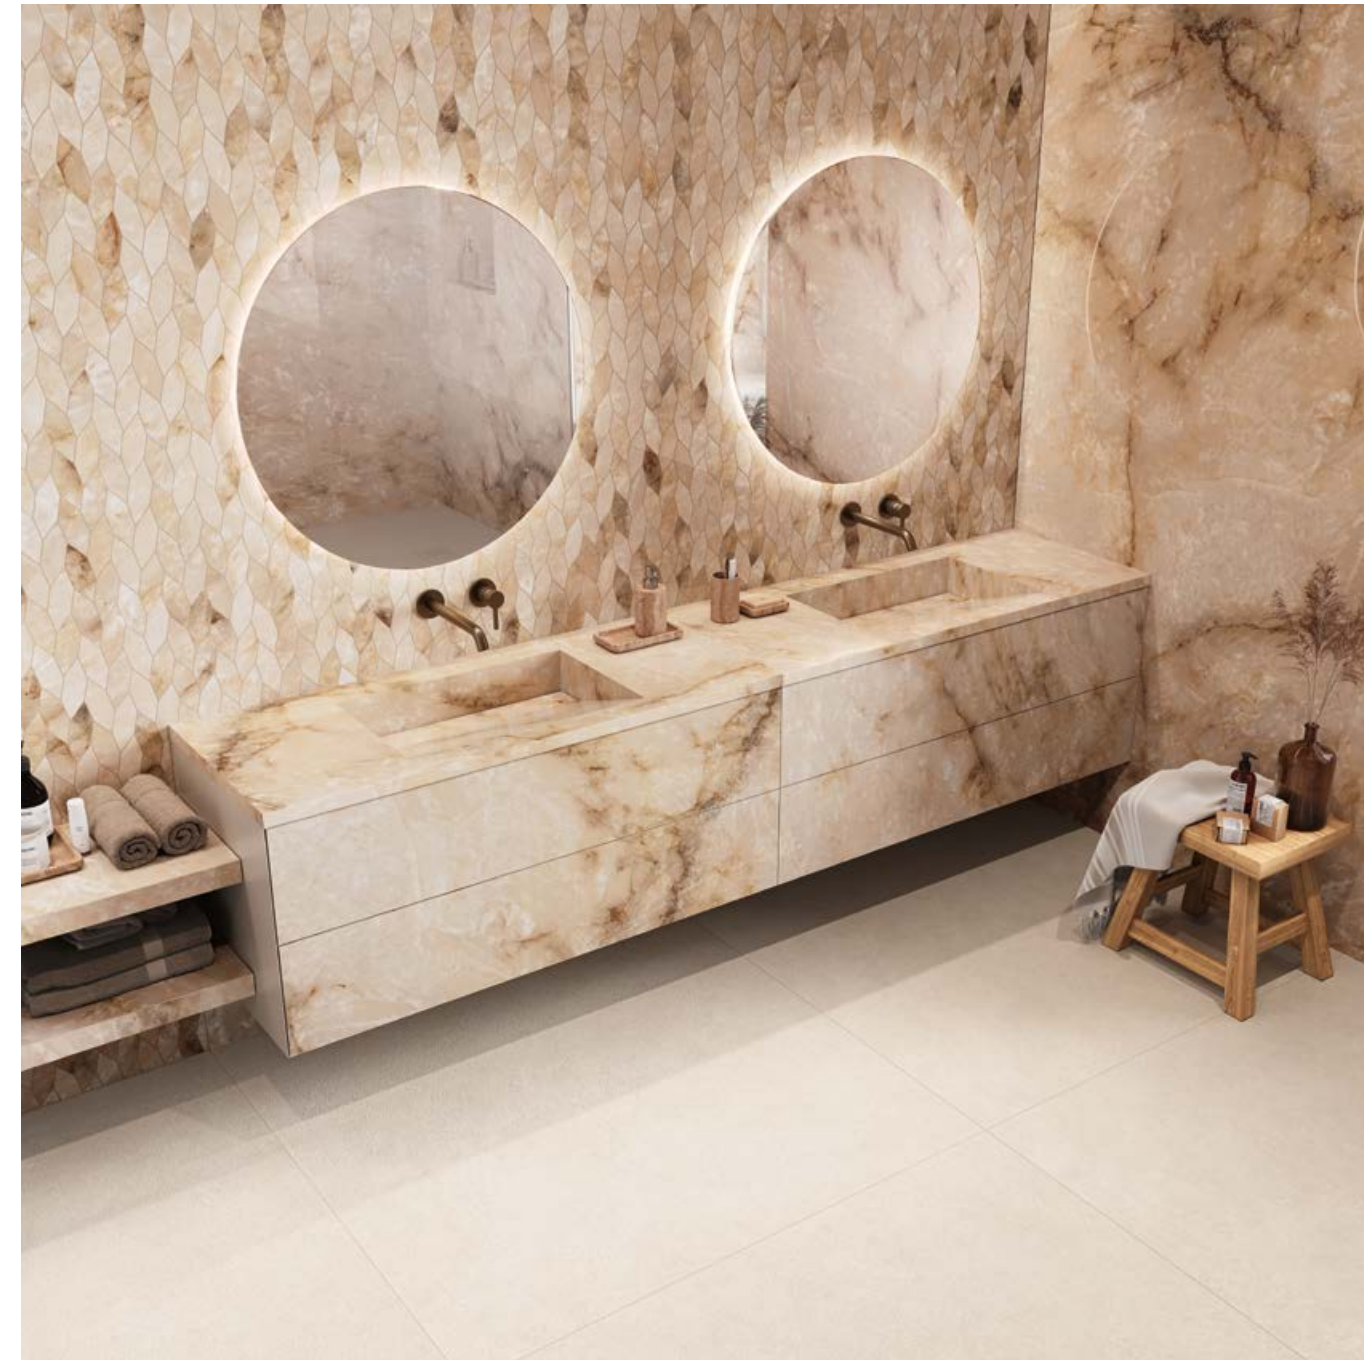

- MONO - Single Sink
- DUO - Twin Sink
- BLOCK - Free-Standing

ARMONIA

- MONO - Single Drawer
- DUO - Twin Drawer

BUILT-IN ELEMENTS

- MONO - Single Sink
- DUO - Twin Sink

TECHNICAL SPECIFICATIONS

TABLES

DUO - Built-in Twin Sink
 Sloped Bottom Basin M
 240x50x3 cm | 90¹/₂"x19⁵/₈"x1¹/₈"
 Marvel Diva Amethyst Polished