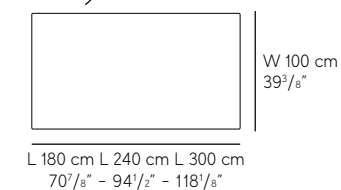

Tables

Brooklyn 75 Dining Tables

BASES available in textured black and textured anthracite

TOPS $\frac{3}{8}$ 14 mm (6 mm porcelain tile - 8 mm glass)

Incontro 75 Dining Tables

BASES available in textured black and textured anthracite

TOPS $\frac{3}{8}$ 14 mm

Brooklyn 25 Coffee Tables

BASES available in textured black and textured anthracite

TOPS $\frac{3}{8}$ 14 mm (6 mm porcelain tile - 8 mm glass)

Incontro 25 Coffee Tables

BASES available in textured black and textured anthracite

TOPS $\frac{3}{8}$ 14 mm

Manhattan Hospitality Tables

BASES available in textured black and customized

TOPS $\frac{3}{8}$ 14 mm (6 mm porcelain tile - 8 mm glass)

Cosmopolitan Hospitality Tables

BASES available in textured black and customized

TOPS $\frac{3}{8}$ 14 mm

Contatto Side Table

BASES available in textured black and chromed

TOPS $\frac{3}{8}$ 14 mm (6 mm porcelain tile - 8 mm glass)

Dark surfaces will be paired with black glass, while light surfaces will be matched with white glass, according to the color choices established by Atlas Concorde. Le superfici scure saranno abbinare al vetro nero, mentre le superfici chiare saranno abbinare al vetro bianco, secondo le scelte cromatiche stabilite da Atlas Concorde.