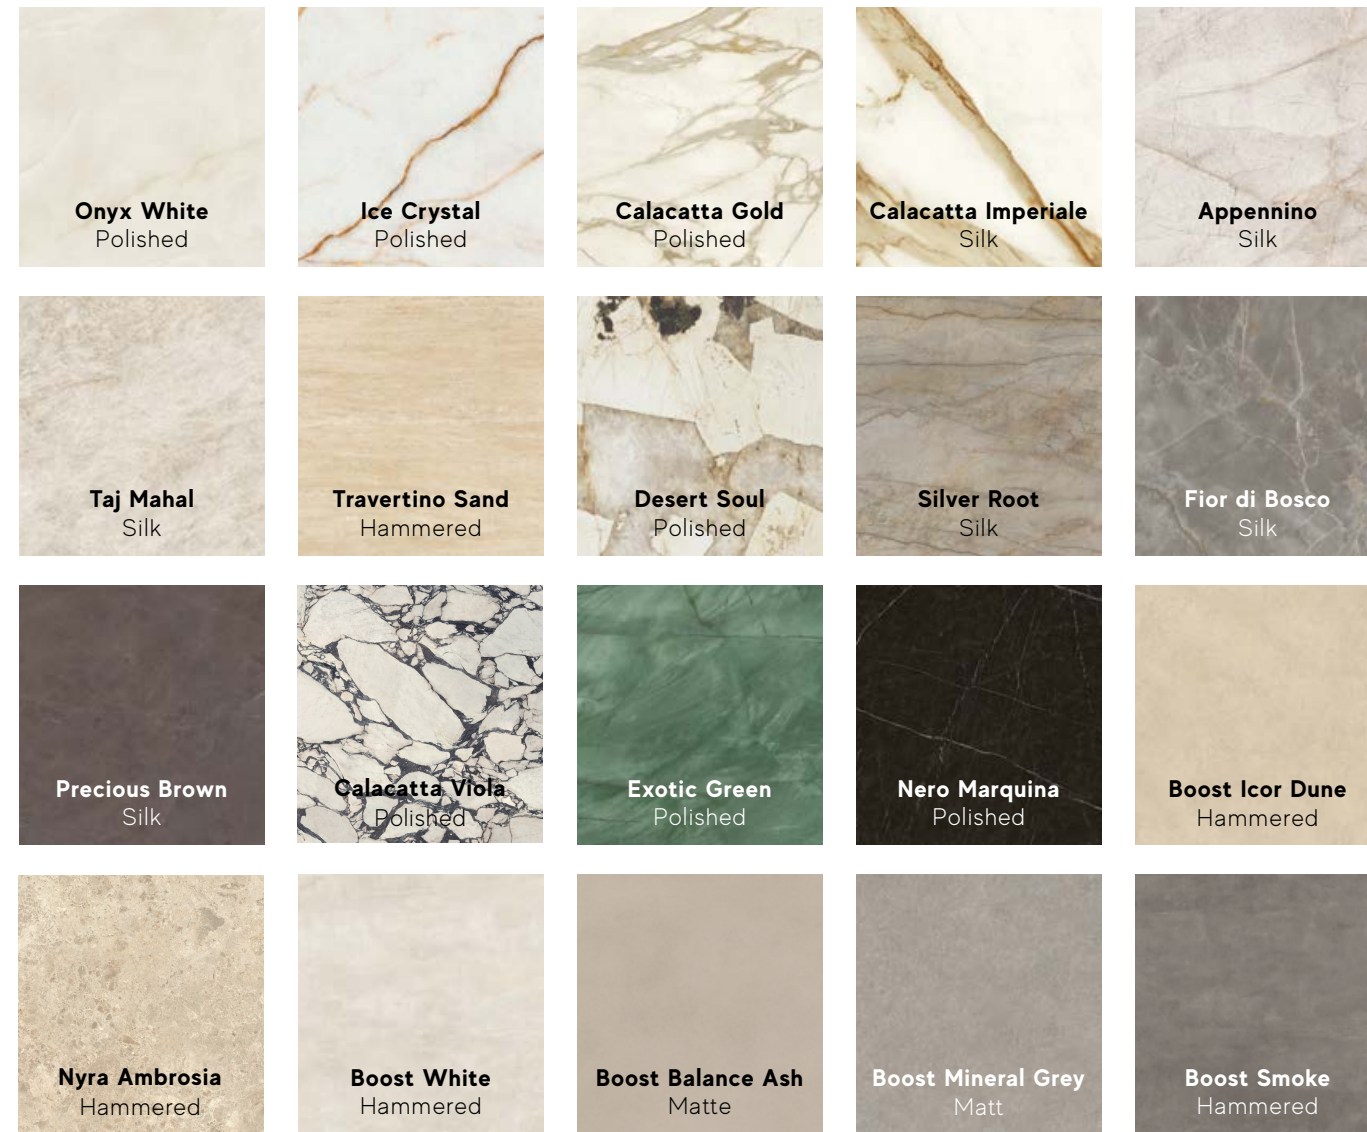

Top Colors

Porcelain tile colors and finishes