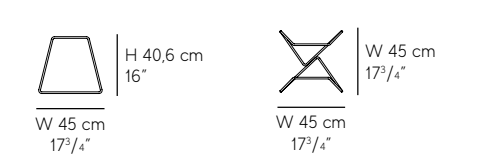

TOPS $\frac{3}{8}$ 14 mm (6 mm porcelain tile - 8 mm glass)