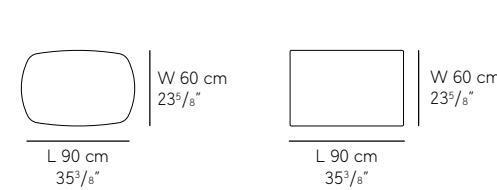

Tables

Brooklyn 75 Dining Tables

BASES available in textured black and textured anthracite

TOPS $\frac{3}{8}$ 14 mm (6 mm porcelain tile - 8 mm glass)

Incontro 75 Dining Tables

BASES available in textured black and textured anthracite

TOPS $\frac{3}{8}$ 14 mm

Brooklyn 25 Coffee Tables

BASES available in textured black and textured anthracite

TOPS $\frac{3}{8}$ 14 mm (6 mm porcelain tile - 8 mm glass)

Incontro 25 Coffee Tables

BASES available in textured black and textured anthracite

TOPS $\frac{3}{8}$ 14 mm

Manhattan Hospitality Tables

BASES available in textured black and customized

TOPS $\frac{3}{8}$ 14 mm (6 mm porcelain tile - 8 mm glass)

Cosmopolitan Hospitality Tables

BASES available in textured black and customized

TOPS $\frac{3}{8}$ 14 mm

Contatto Side Table

BASES available in textured black and chromed

TOPS $\frac{3}{8}$ 14 mm (6 mm porcelain tile - 8 mm glass)

Dark surfaces will be paired with black glass, while light surfaces will be matched with white glass, according to the color choices established by Atlas Concorde. Le superfici scure saranno abbinare al vetro nero, mentre le superfici chiare saranno abbinare al vetro bianco, secondo le scelte cromatiche stabilite da Atlas Concorde.