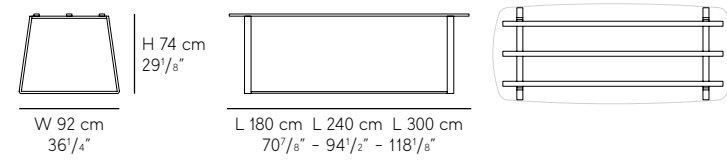

TOPS $\frac{3}{8}$ 14 mm (6 mm porcelain tile - 8 mm glass)