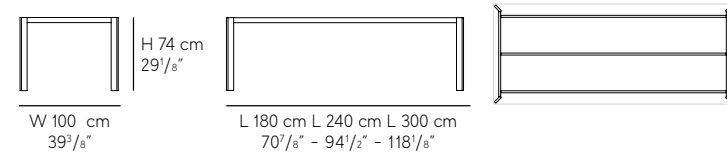

TECHNICAL SPECIFICATIONS

Tables

Brooklyn 75 Dining Tables

BASES available in textured black and textured anthracite

TOPS $\frac{3}{8}$ 14 mm (6 mm porcelain tile - 8 mm glass)

Incontro 75 Dining Tables

BASES available in textured black and textured anthracite