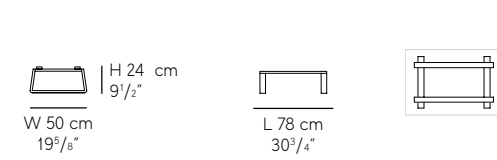

TOPS $\frac{3}{8}$ 14 mm (6 mm porcelain tile - 8 mm glass)