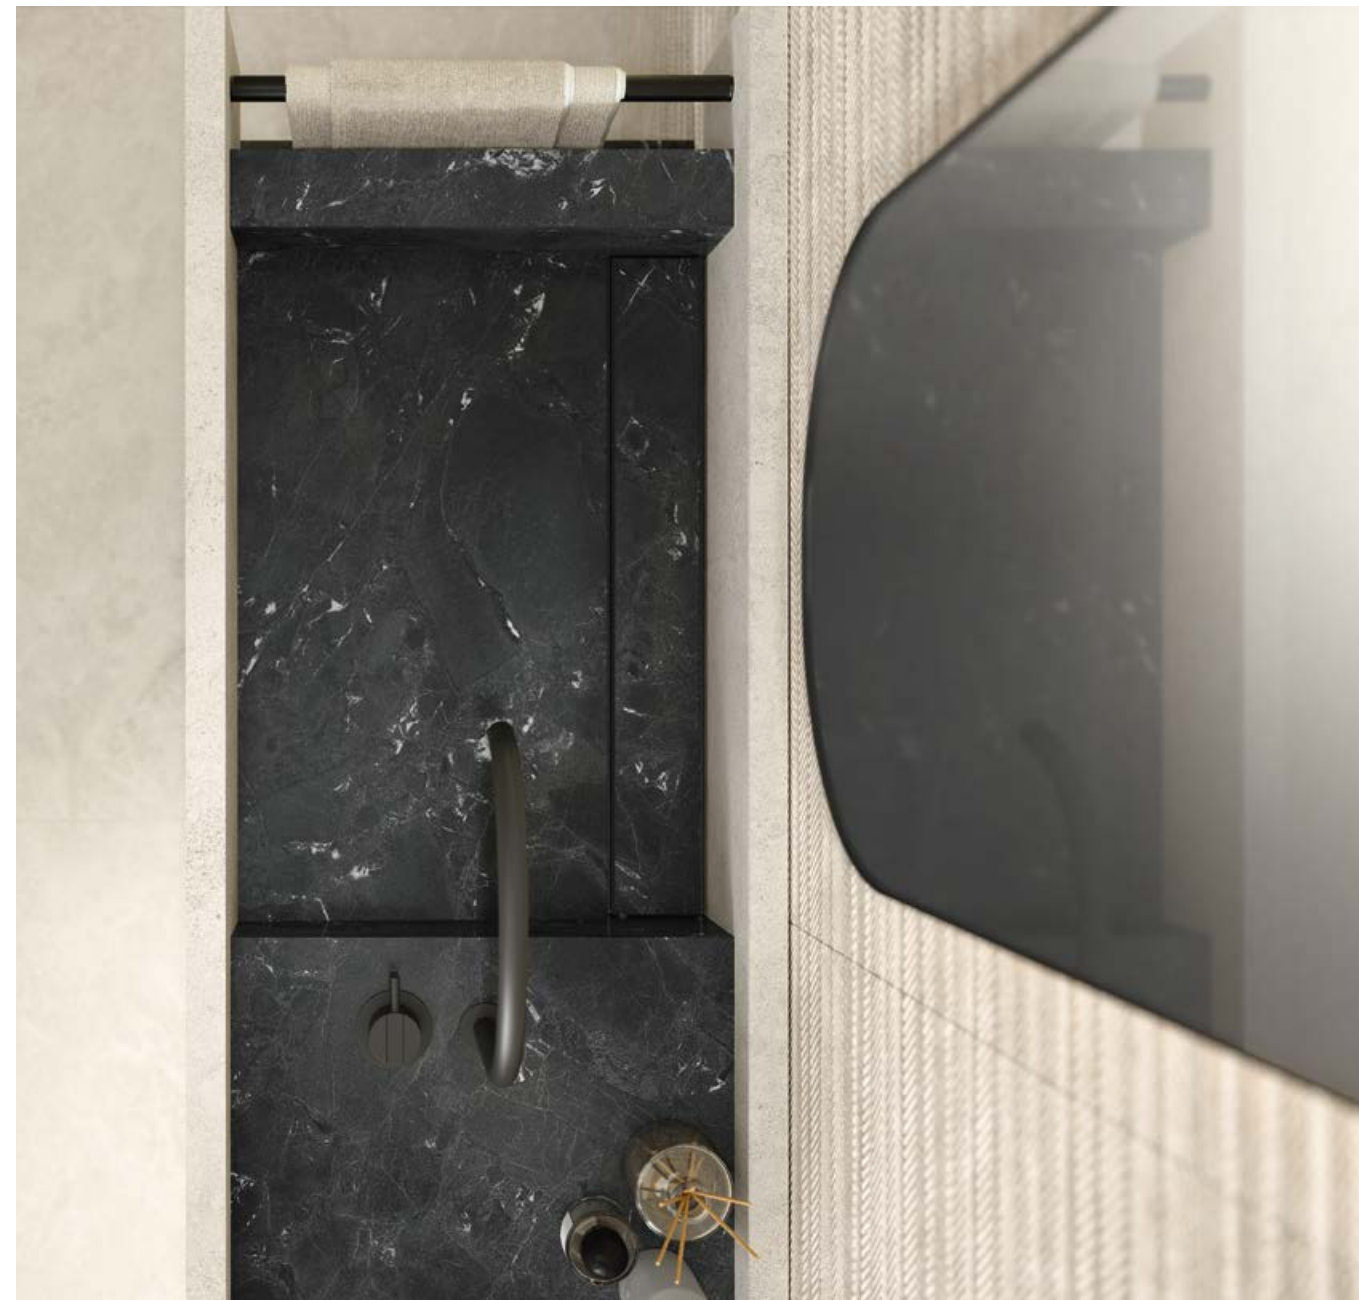

DIALOGO DUO - Designer Sink - Twin
210x45x17,5 cm | 82⁵/₈"x17³/₄"x6⁷/₈"
Negresco - Boost Icor Bone

LEVEL - Top
210x45x3 cm | 82⁵/₈"x17³/₄"x1¹/₈"
Negresco

ARMONIA - Single Drawer
90x45x32 cm | 35³/₈"x17³/₄"x12⁵/₈"
30x45x32 cm | 11³/₄"x17³/₄"x12⁵/₈"
Boost Icor Bone

BATHROOM FURNITURE

ESSENZA

- MONO - Single Sink
- DUO - Twin Sink
- BLOCK - Free-Standing
- UP - Sit-on basin
- LEVEL - Top
- THIN - Shelf

DIALOGO

- MONO - Designer Sink Single
- DUO - Designer Sink Twin

EVOLUZIONE

- MONO - Single Sink
- DUO - Twin Sink
- BLOCK - Free-Standing

ARMONIA

- MONO - Single Drawer
- DUO - Twin Drawer

BUILT-IN ELEMENTS

- MONO - Single Sink
- DUO - Twin Sink

TECHNICAL SPECIFICATIONS

TABLES