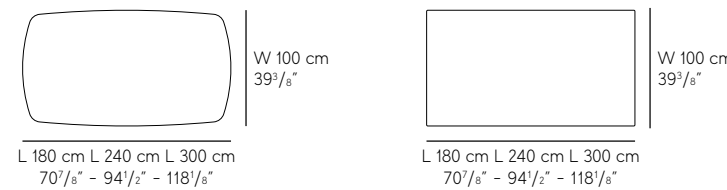

TECHNICAL SPECIFICATIONS

Tables

Brooklyn 75 Dining Tables

BASES available in textured black and textured anthracite

TOPS $\frac{3}{8}$ 14 mm (6 mm porcelain tile - 8 mm glass)

Incontro 75 Dining Tables

BASES available in textured black and textured anthracite