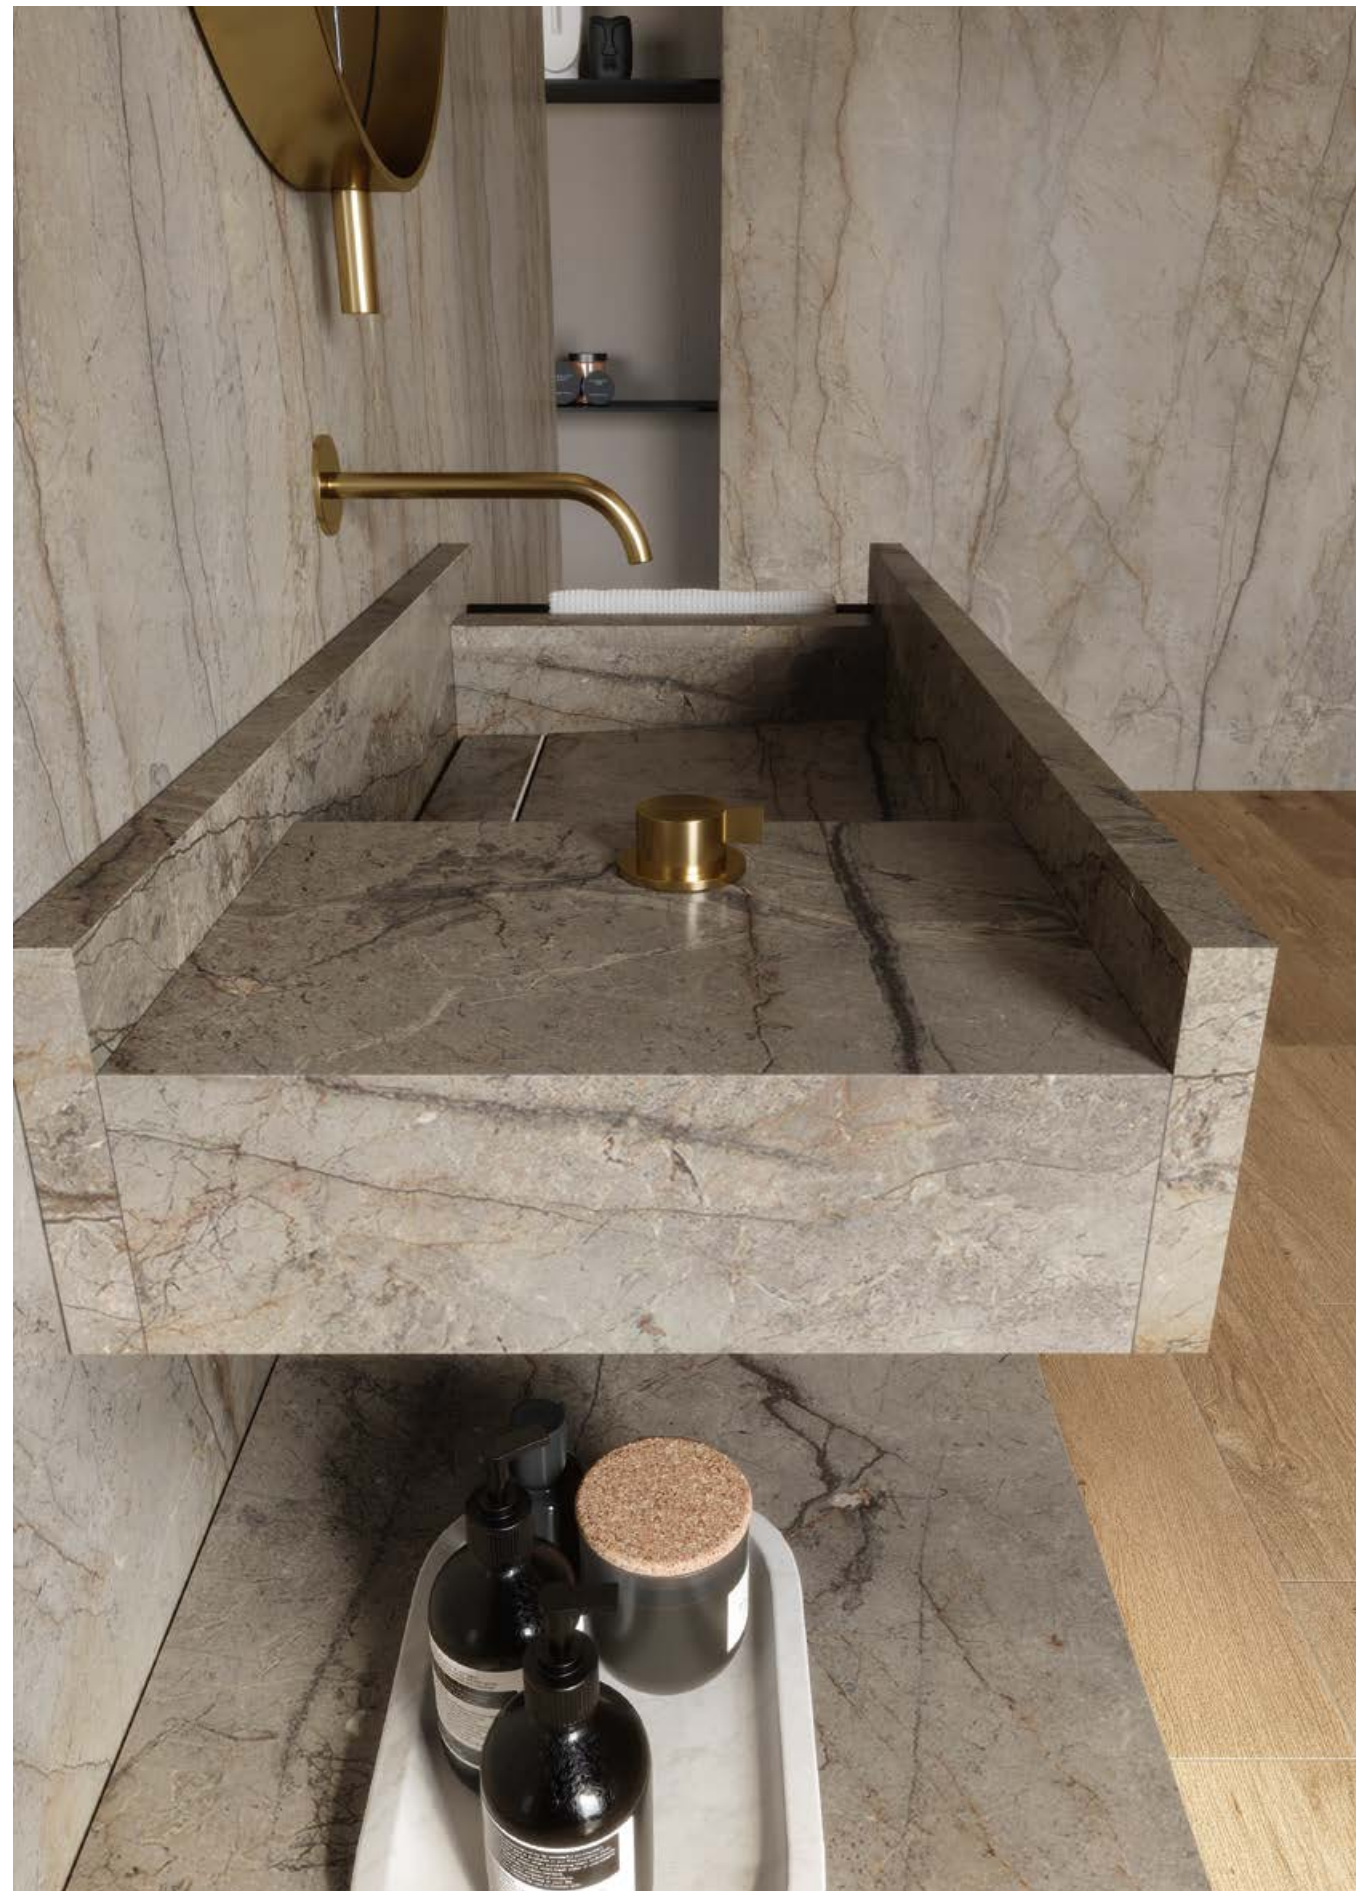

BATHROOM FURNITURE

ESSENZA

- MONO - Single Sink
- DUO - Twin Sink
- BLOCK - Free-Standing
- UP - Sit-on basin
- LEVEL - Top
- THIN - Shelf

DIALOGO

- MONO - Designer Sink Single
- DUO - Designer Sink Twin

EVOLUZIONE

- MONO - Single Sink
- DUO - Twin Sink
- BLOCK - Free-Standing

ARMONIA

- MONO - Single Drawer
- DUO - Twin Drawer

BUILT-IN ELEMENTS

- MONO - Single Sink
- DUO - Twin Sink

TECHNICAL SPECIFICATIONS