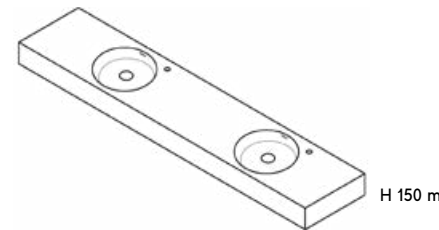

EVOLUZIONE

Design Collection by **Studio Ferriani**

DUO Twin Sink / Lavabo Doppio

Rectangular Basin
Vasca Rettangolare

Biscuit Basin
Vasca Biscotto

Circular Basin
Vasca Circolare

DIMENSIONS / Dimensioni

Customisable length L / Lunghezza personalizzabile L
Depth 45 cm (17 3/4") / Profondità 45 cm (17 3/4")
Height 12 cm (1/2"), 3 cm (1 1/8"), 12 cm (4 3/4") / Altezza 12 cm (1/2"), 3 cm (1 1/8"), 12 cm (4 3/4")

STRUCTURE / Struttura

Reinforcement: continuous panel / Rinforzo: pannello continuo
Brackets: included only for sink with a height of 12 cm (4 3/4")
Staffe: incluse solo su lavabo con altezza 12 cm (4 3/4")
Bottom tiling is not provided / Non è previsto il rivestimento inferiore

BASIN / Vasca

Solid 100% acrylic-based surface / Solid surface a base acrilica pura

BASIN MODELS

Rectangular basin Dimensions / Dimensioni vasca Rettangolare
50x30x10 cm (19 5/8" x 11 3/4" x 3 7/8")
Biscuit basin Dimensions / Dimensione vasca Biscotto
50x30x10 cm (19 5/8" x 11 3/4" x 3 7/8")
Circular basin Dimensions / Dimensione vasca Circolare
Ø35 cm (13 3/4")

BASIN COLORS

All Basin models are available in 3 colors: Matte White, Matte Taupe and Matte Grey
Tutti i modelli di vasca sono disponibili in tre colori: Bianco opaco, Tortora opaco e Grigio opaco

FURTHER TECHNICAL DETAILS / Altri dettagli tecnici

Faucet hole diameter: Ø 35 mm (1 3/8") / Diametro del foro rubinetto: Ø 35 mm (1 3/8")
Overflow system included / kit troppopieno incluso
Drain hole diameter: 1 1/4" (drain on demand) / Diametro piletta: 1 1/4" (piletta su richiesta)

STARTING SLABS / Fondi di partenza

Thickness 6 mm (1/4") or 9 mm (3/8") or 12 mm (4 3/4")
Spessore 6 mm (1/4") o 9 mm (3/8") o 12 mm (4 3/4")
Sinks with height 12 mm are made only with 12 mm slabs
I lavabi con altezza 12 mm sono realizzati solo con fondo di partenza da 12 mm

BASIN FINISHING
COLORE VASCA

	White Bianco opaco	Taupe Tortora	Grey Grigio
Twin Sink Lavabo Doppio			
Rectangular Rettangolare	•	•	•
Biscuit Biscotto	•	•	•
Circular Circolare	•	•	•

BLOCK Free-standing

Rectangular Basin
Vasca Rettangolare

Biscuit Basin
Vasca Biscotto

Circular Basin
Vasca Circolare

D 450 mm

D 450 mm

D 450 mm

H 850 mm

H 850 mm

H 850 mm

DIMENSIONS / Dimensioni

Length 65 cm (25 5/8") / Lunghezza 65 cm (25 5/8")
Depth 45 cm (17 3/4") with Faucet hole / Profondità 45 cm (17 3/4") con foro miscelatore
Height 85 cm (33 1/2") / Altezza 85 cm (33 1/2")

STRUCTURE / Struttura

Reinforcement: continuous panel / Rinforzo: pannello continuo
No Brackets / No staffe
Bottom tiling is not provided / Non è previsto il rivestimento inferiore
Enclosed sink back accessible through a hatch with a magnetic door
Retro lavabo chiuso ed accessibile tramite botola con sportello magnetico

BASIN / Vasca

Solid 100% acrylic-based surfaces / Solid surface a base acrilica pura

BASIN MODELS

Rectangular basin Dimensions / Dimensioni vasca Rettangolare
50x30x10 cm (19 5/8" x 11 3/4" x 3 7/8")
Biscuit basin Dimensions / Dimensione vasca Biscotto
50x30x10 cm (19 5/8" x 11 3/4" x 3 7/8")
Circular basin Dimensions / Dimensione vasca Circolare
Ø35 cm (13 3/4")

BASIN COLORS