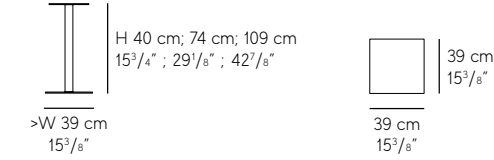

TOPS $\frac{3}{8}$ 14 mm (6 mm porcelain tile - 8 mm glass)