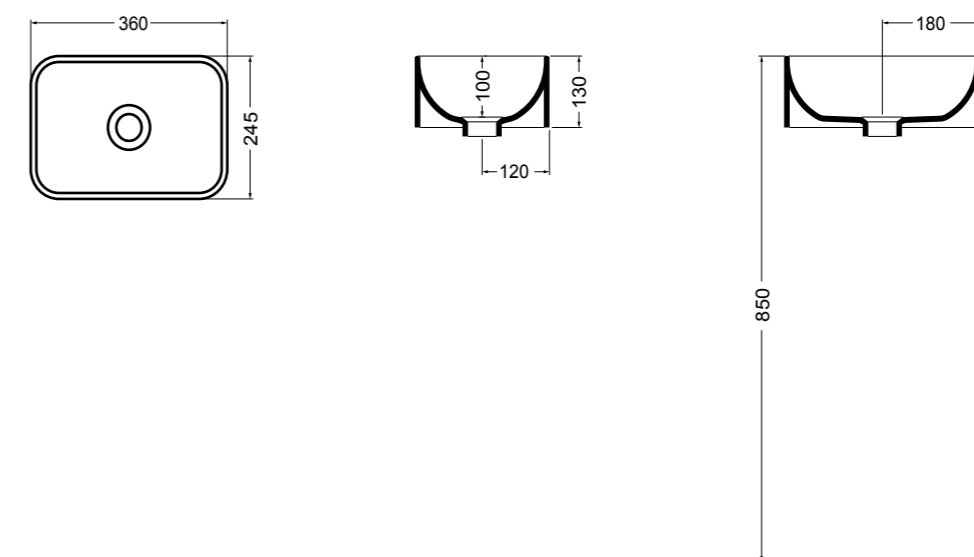

WS106 NORMAL lavabo 03S da appoggio Ø 35 cm_ NORMAL 03S counter-top basin Ø 35 cm