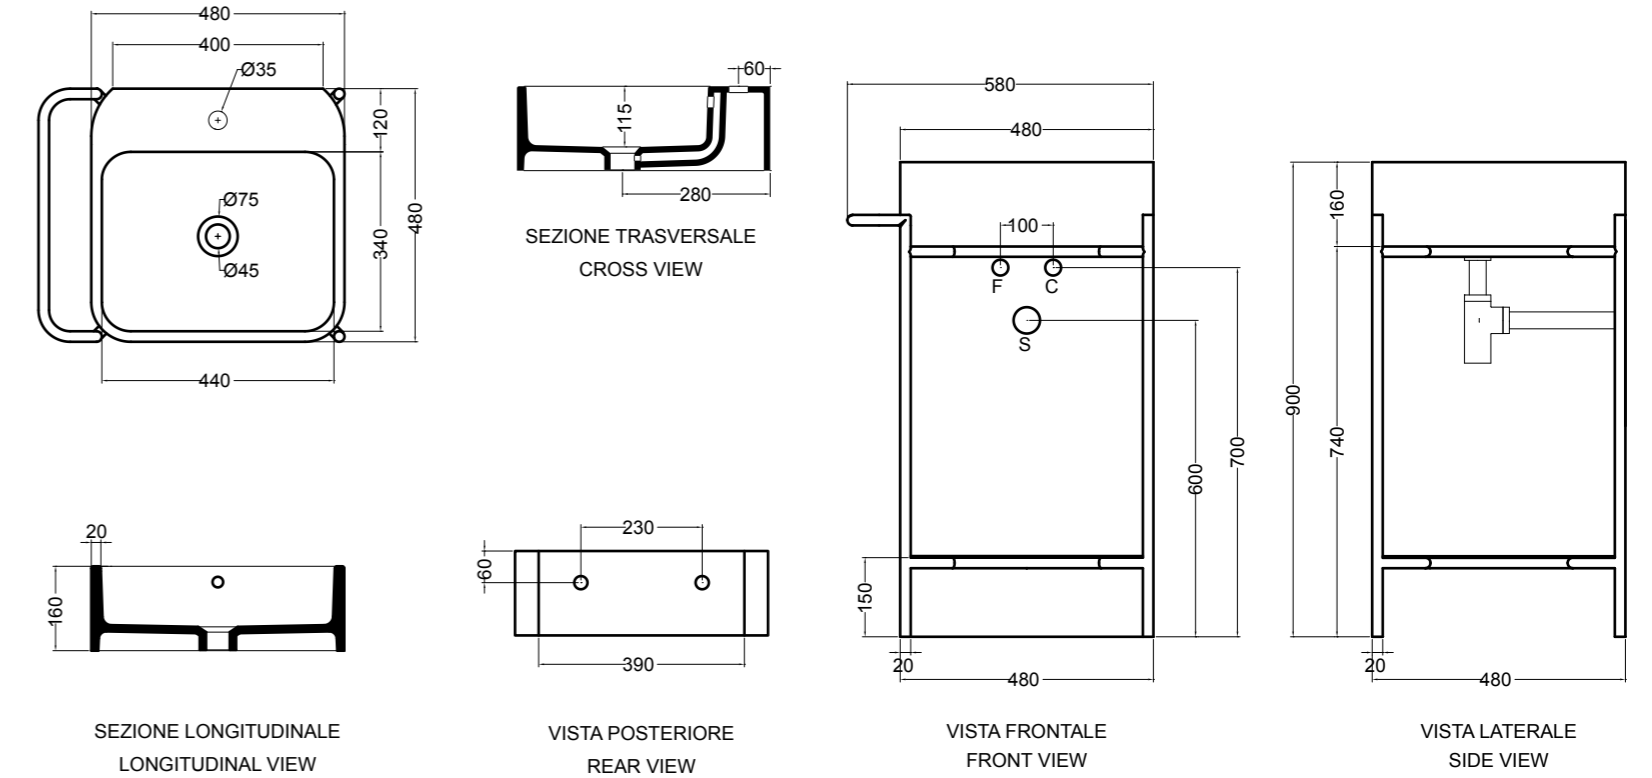

S864807 struttura in acciaio inox_inox stainless steel frame
R864807 ripiano in metallo_metal shelf