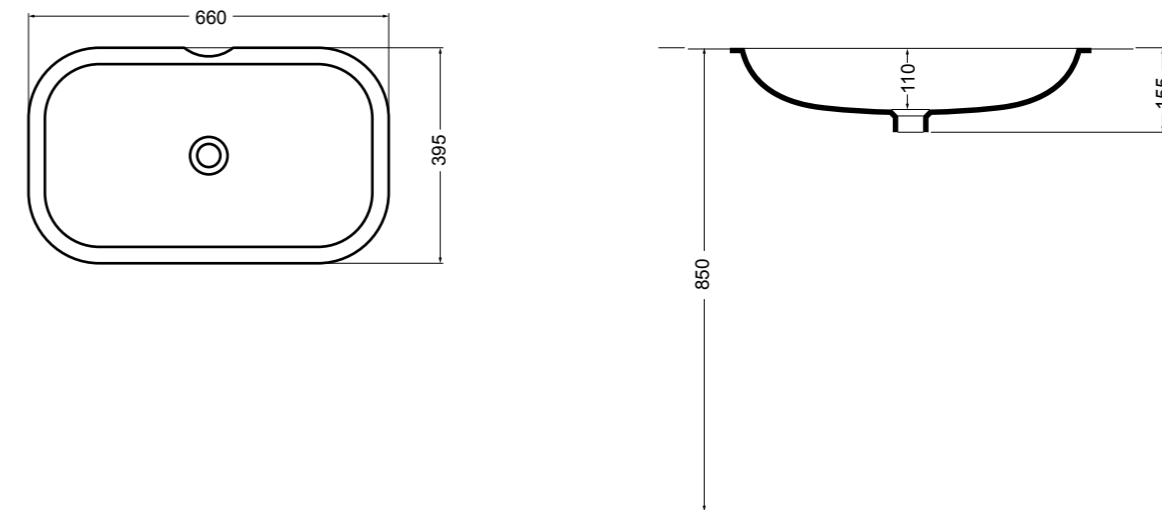

15094 CIOTOLA lavabo sottopiano 70 cm_CIOTOLA undertop basin 70 cm