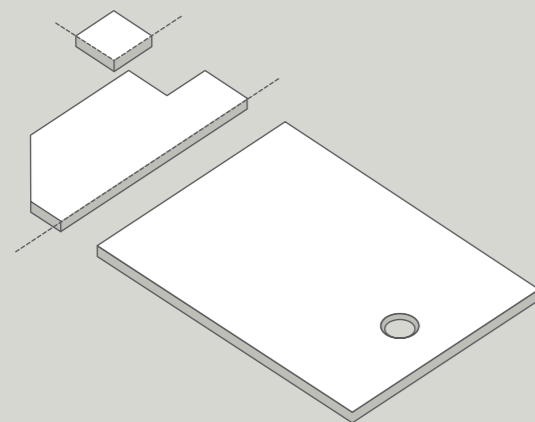

Ceramic.30

Comfort, eleganza e grande versatilità. Grazie allo spessore di soli 3 cm, il nuovo piatto doccia Ceramic.30 è installabile sia in appoggio che filo pavimento. La pregiata ceramica di cui è composto assicura un'ottima resistenza ai graffi e al calcare e rende possibile il taglio su misura a seconda delle esigenze.

Comfort, elegance and great versatility. Thanks to its ultra slim low-level design, with only 3cm high, the new Ceramic.30 shower tray is suitable for installation on top or flush with the floor. Its high-quality ceramic ensures excellent resistance to scratches and limescale and makes it possible to cut it to the required size.

Scarica schede tecniche
Download technical data sheets

Accessori_Accessories

Griglie . Grates

125x125 mm

125x125 mm

125x125 mm

125x125 mm

125x125 mm

Ø 90 mm

Personalizzazione_Customization

Tagli su misura . Made to measure cuts

Versatilità totale, per adattarsi ad ogni spazio.
Total versatility, to suit to any space.

I bordi smaltati sui quattro lati garantiscono l'adattabilità in ogni tipologia di area doccia. Inoltre i piatti doccia Ceramic.30 sono riducibili e possono essere tagliati su misura, per adattarsi con facilità a qualsiasi progetto bagno.

The glaze edges on the 4 sides that provide adaptability in any type of shower tray area. The Ceramic.30 shower tray is reducible, it can be customized cut, to easily adapt to any bathroom project.

Caratteristiche . Characteristics

Resistente agli acidi
Resistant to acids

Antimacchia
Stain resistant

Pulizia facile
Easy clean

Facile al taglio
Easy to cut

Completamente reversibile
Completely reversible

Texture antiscivolo
Non-slip texture

Superficie antibatterica
Antibacterial surface

PDC8080H3

PDC7090H3

PDC70100H3

PDC70120H3

PDC70140H3

PDC8090H3

PDC80100H3

PDC80120H3

PDC80140H3

PDC90120H3

Colori ceramica . Ceramic colors

BM
Bianco matt
White matt

AV
Avorio matt
Ivory matt

GC
Cemento matt
Concrete matt

NE
Nero matt
Black matt