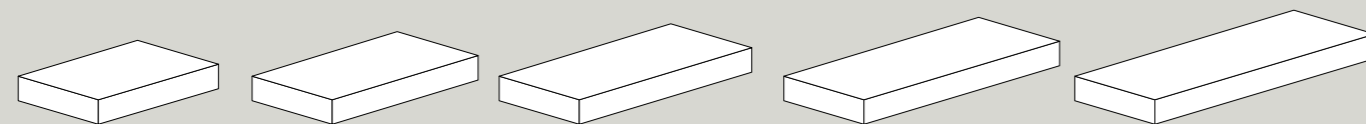

Wild

Design Alessandro Paoletti

Forme e design che trovano ispirazione nelle linee della natura e portano nell'ambiente bagno oggetti che riconosciamo come familiari all'occhio e al cuore.

Shapes and designs that find inspiration in the lines of nature and bring into the bathroom objects we recognize as familiar to sight and heart.

30080

30081

30090

30091

Piano d'appoggio per lavabi_Top for basin

40080 80x50xh12 cm	400100 100x50xh12 cm	400120 120x50xh12 cm	400140 140x50xh12 cm	400160 160x50xh12 cm

Colori legno laccato . Lacquered finishes

Essenze legno . Wood finishes

Grezzo stuccabile . Paintable finish

NORIM

Colori ceramica . Ceramic colors