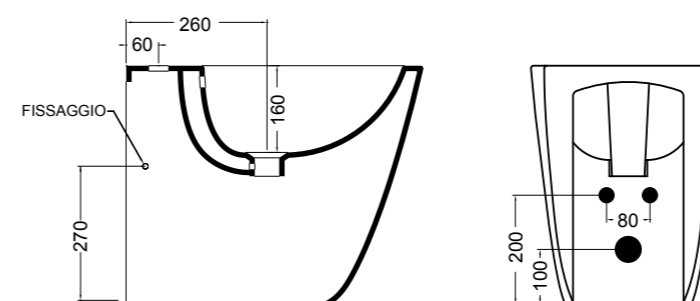

160 mm
con curva tecnica Art. AF0002
with technical curve Art. AF0002

max 150 mm
min. 100 mm
con curva tecnica Art. AF0004
with technical curve Art. AF0004

max 220 mm
min. 160 mm
con curva tecnica Art. AF0003
with technical curve Art. AF0003

Raccordo a parete
Art. AF0011
Wall connection
Art. AF0011

88022 bidet a terra_BTW bidet