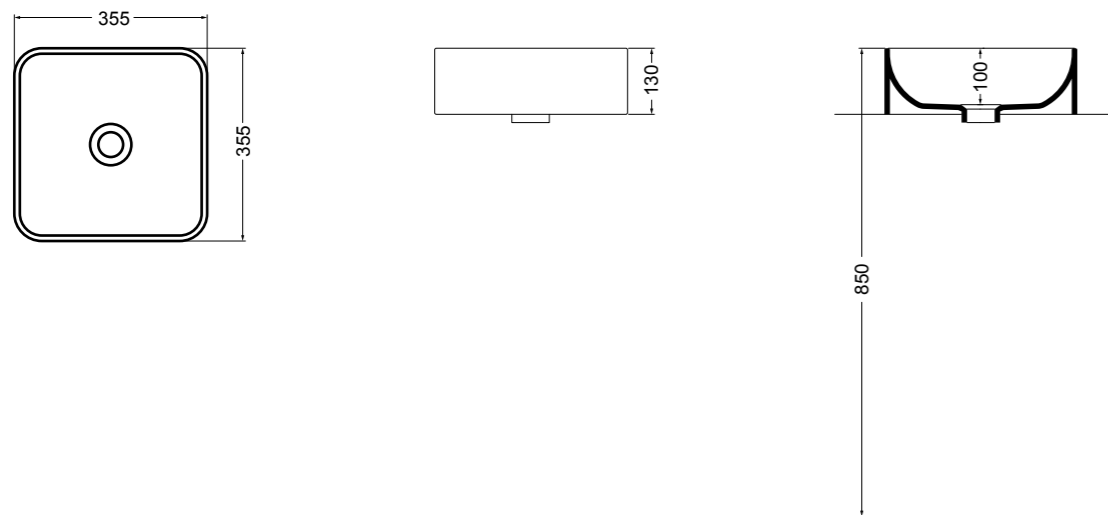

WS105 NORMAL lavabo 03C da appoggio Ø 35 cm_ NORMAL 03C counter-top basin Ø 35 cm