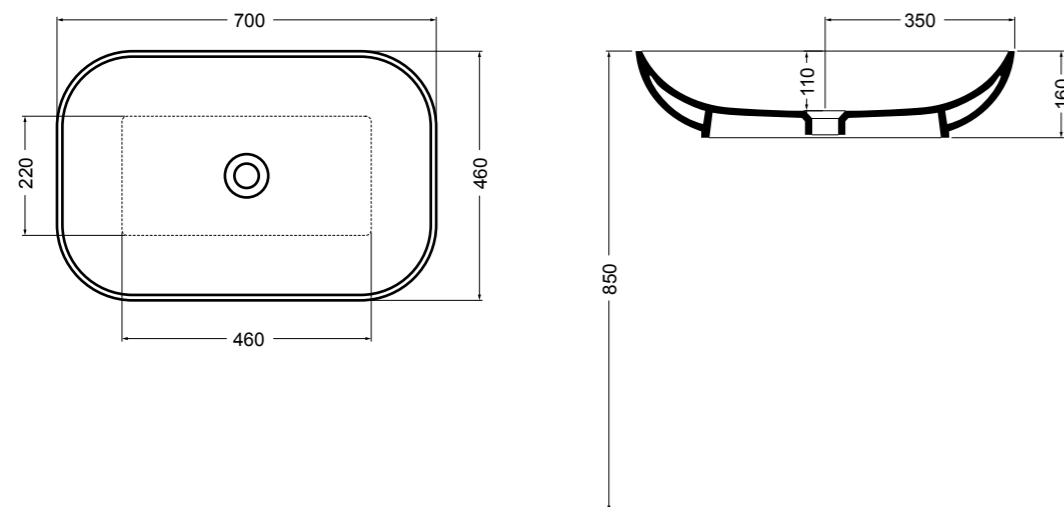

15083 CIOTOLA lavabo da appoggio 70 cm_CIOTOLA counter-top basin 70 cm