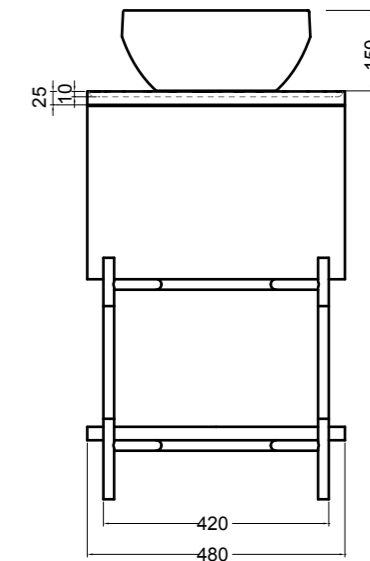

200M madia ovale 100x48x35 cm_oval sideboard 100x48x35 cm
200R ripiano_shelf
200S4507 struttura per madia ovale h 45 cm_frame for oval sideboard h 45 cm

VISTA FRONTALE
FRONT VIEW

VISTA LATERALE
SIDE VIEW