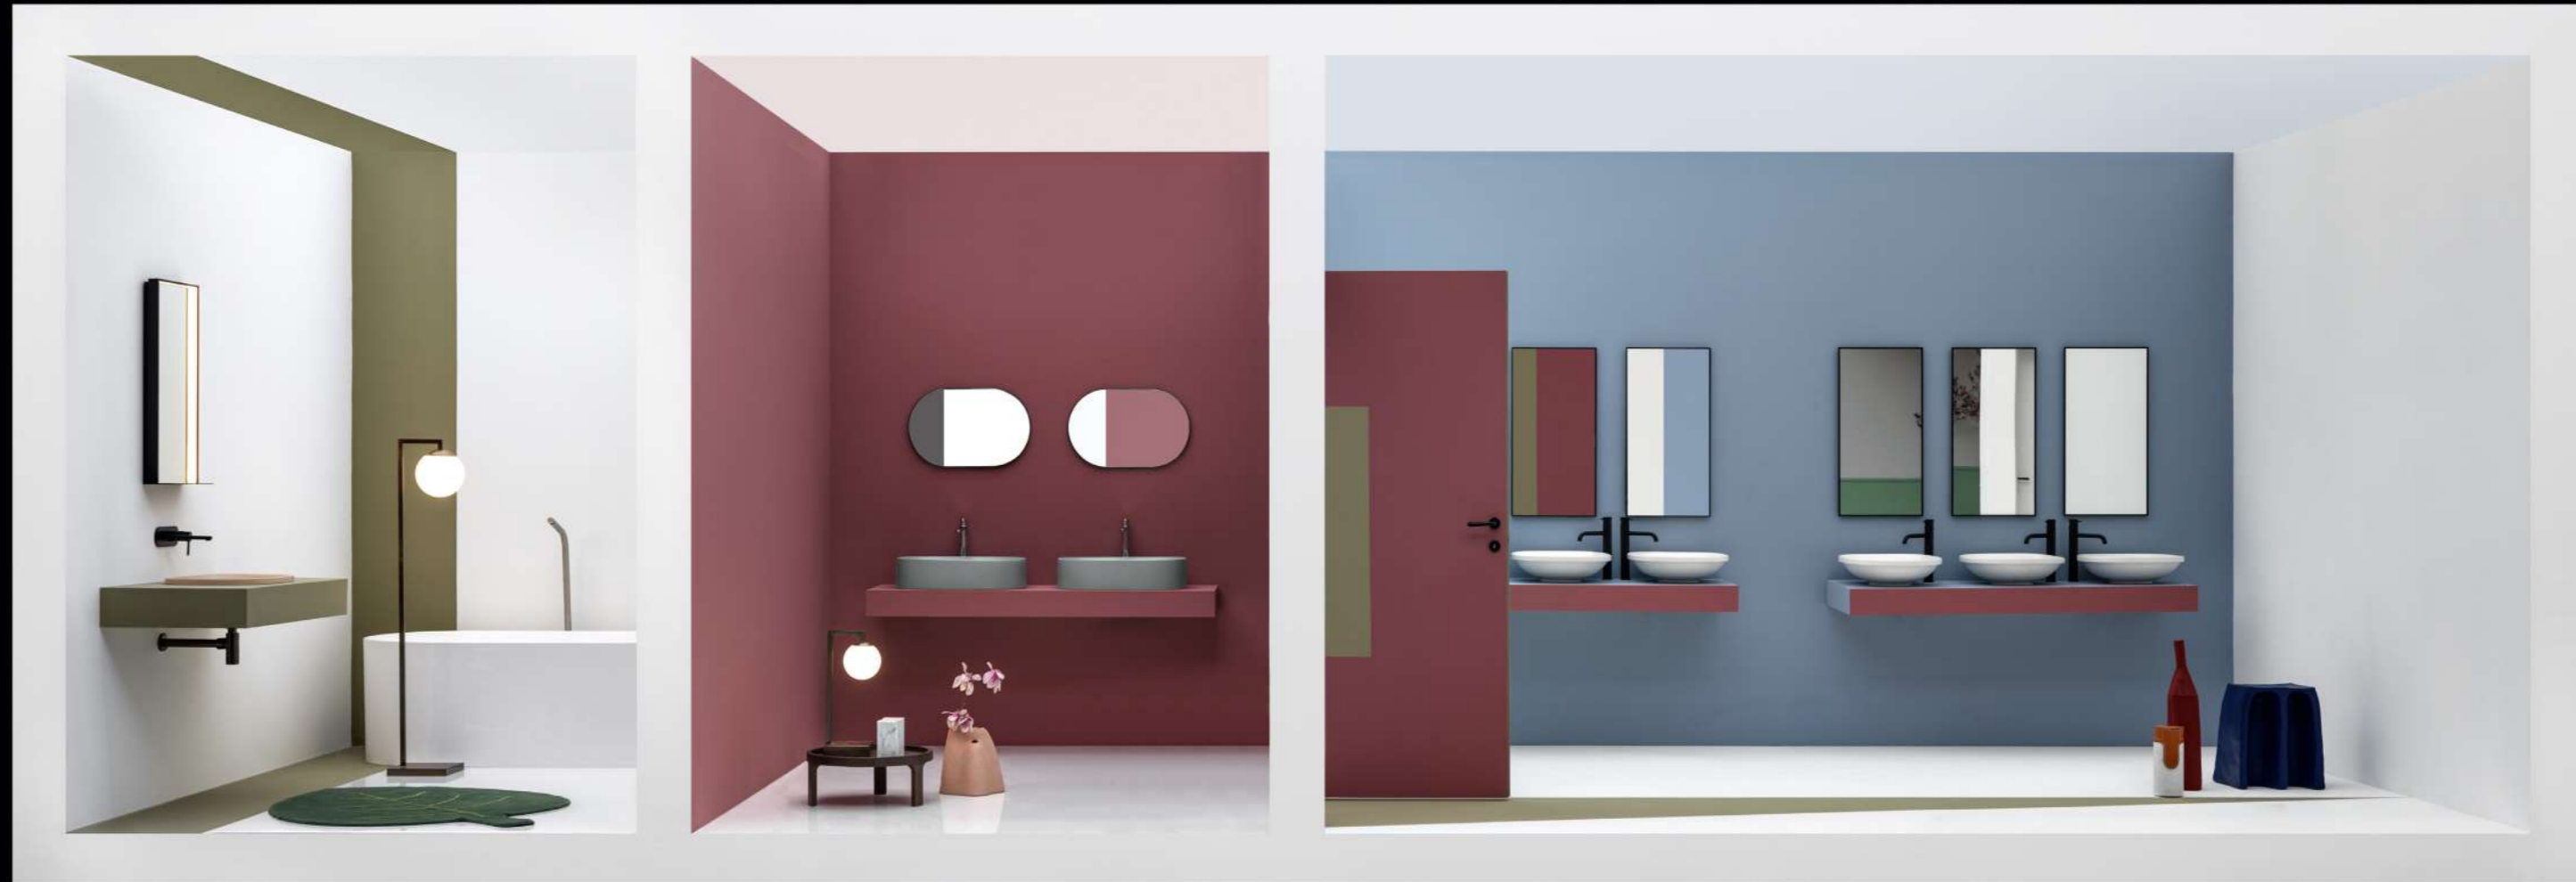

200M madia ovale_oval sideboard
 200R ripiano_shelf
 200S4507 struttura per madia ovale h 45 cm_frame for oval sideboard h 45 cm

VISTA FRONTALE
FRONT VIEW

VISTA LATERALE
SIDE VIEW

200M madia ovale_oval sideboard
 200R ripiano_shelf
 200S7607 struttura per madia ovale h 76 cm_frame for oval sideboard h 76 cm

VISTA FRONTALE
FRONT VIEW

VISTA LATERALE
SIDE VIEW

200R ripiano_shelf
 200S7607 struttura per madia ovale h 76 cm_frame for oval sideboard h 76 cm

VISTA FRONTALE
FRONT VIEW

VISTA LATERALE
SIDE VIEW

Wild

Set 1