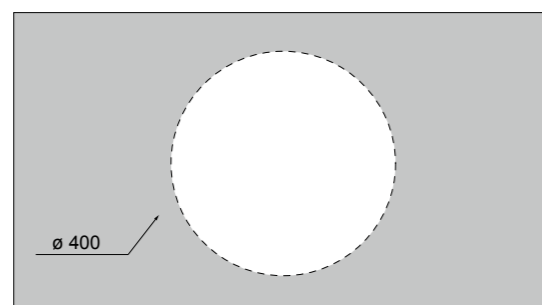

scasso consigliato Ø 400
recommended cutting template Ø 400