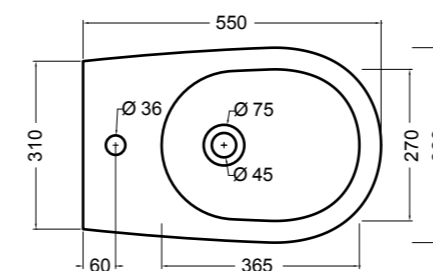

160 mm
con curva tecnica Art. AF0002
with technical curve Art. AF0002

max 150 mm
min. 100 mm
con curva tecnica Art. AF0004
with technical curve Art. AF0004

max 220 mm
min. 160 mm
con curva tecnica Art. AF0003
with technical curve Art. AF0003

Raccordo a parete
Art. AF0011
Wall connection
Art. AF0011

88022 bidet a terra_BTW bidet