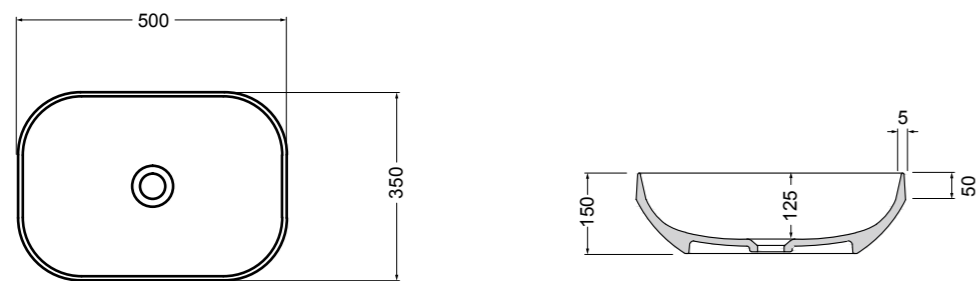

85300 lavabo appoggio 60x35 cm_counter-top basin 60x35 cm