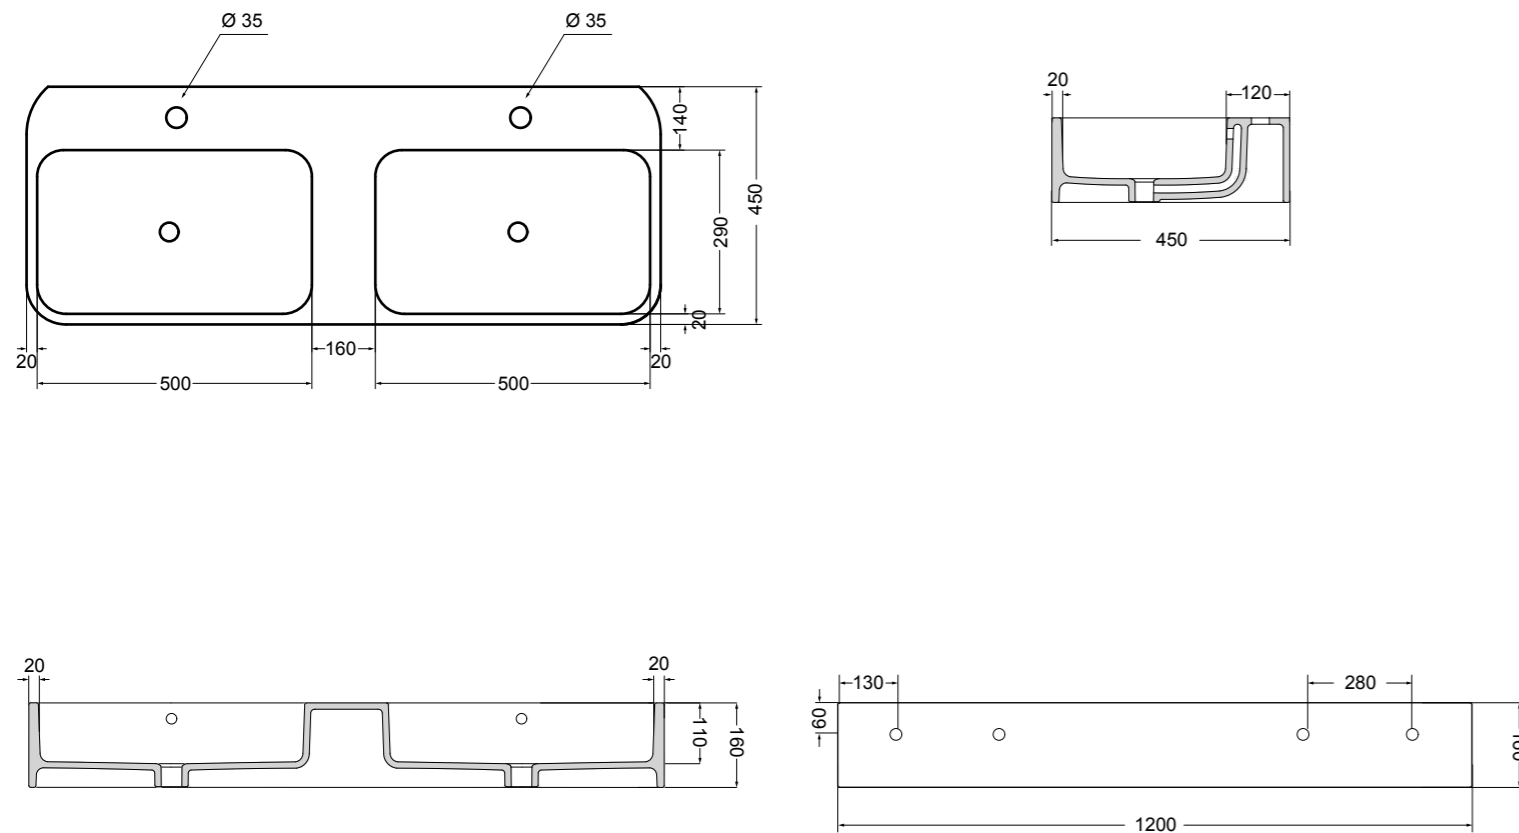

86500 lavabo appoggio 120x45 cm_counter-top basin 120x45 cm