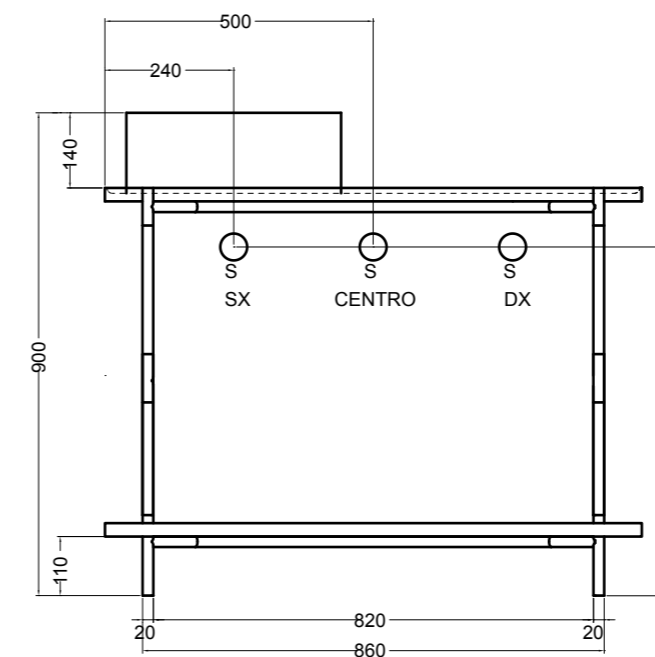

VISTA FRONTALE
FRONT VIEW