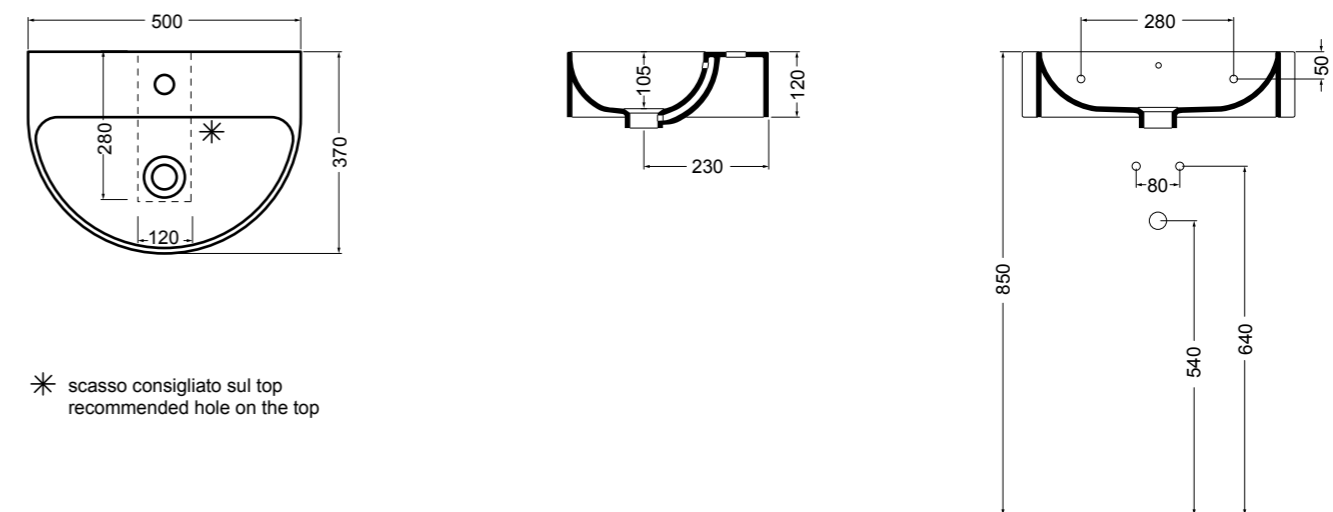

WS118 NORMAL lavabo sospeso e da appoggio 50 cm_NORMAL wall hung and counter-top basin 50 cm

* scasso consigliato sul top
recommended hole on the top