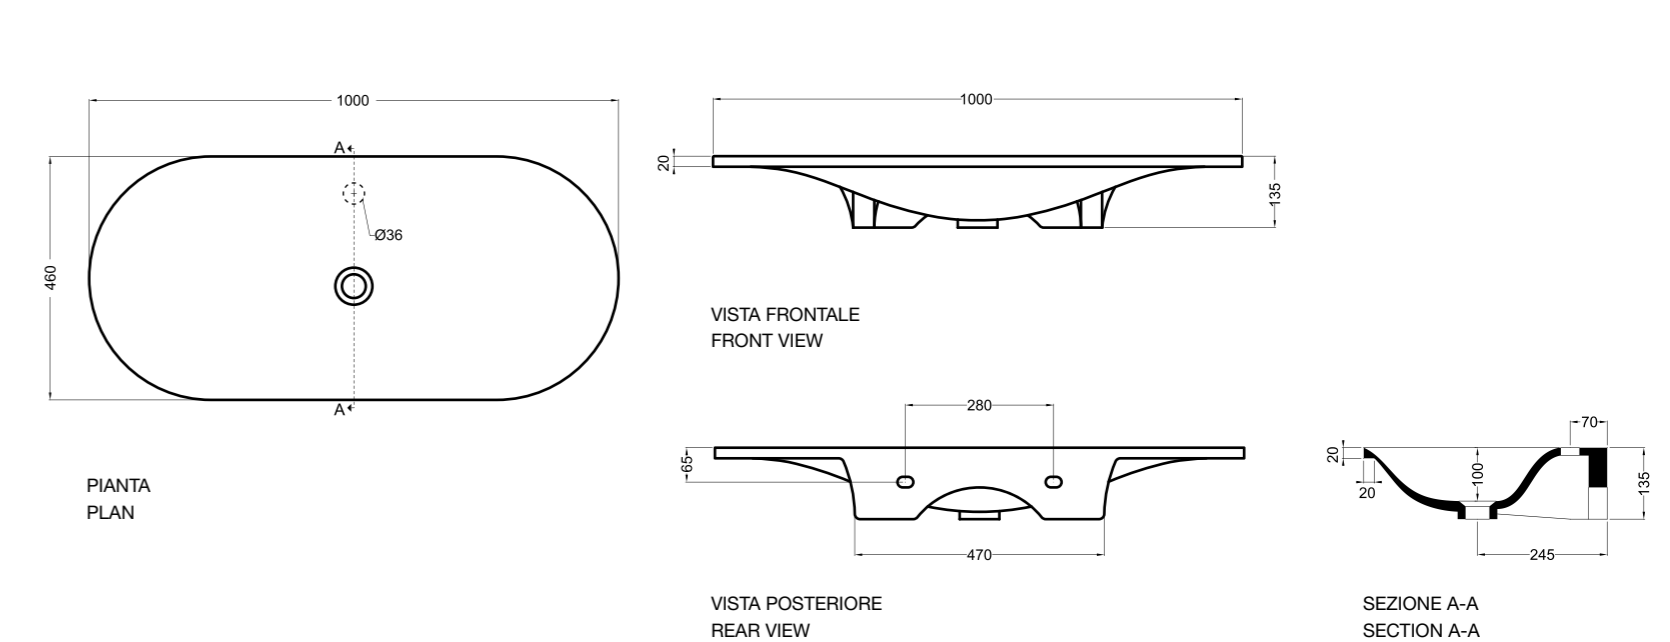

90400 sospeso 100x46 cm_wall-hung basin 100x46 cm
90400-F sospeso 100x46 cm con foro rubinetto_wall-hung basin 100x46 cm with tap hole