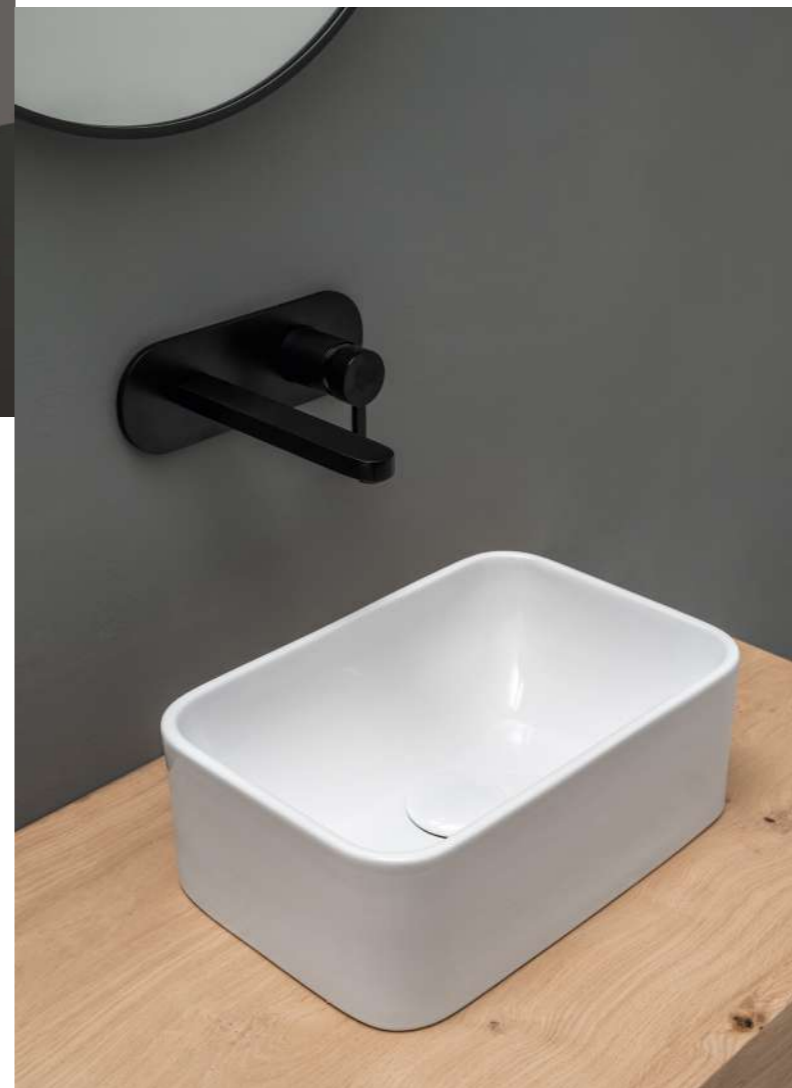

WS102-01
NORMAL lavabo 01S Bianco lucido 36 cm
NORMAL basin 01S White glossy 36 cm