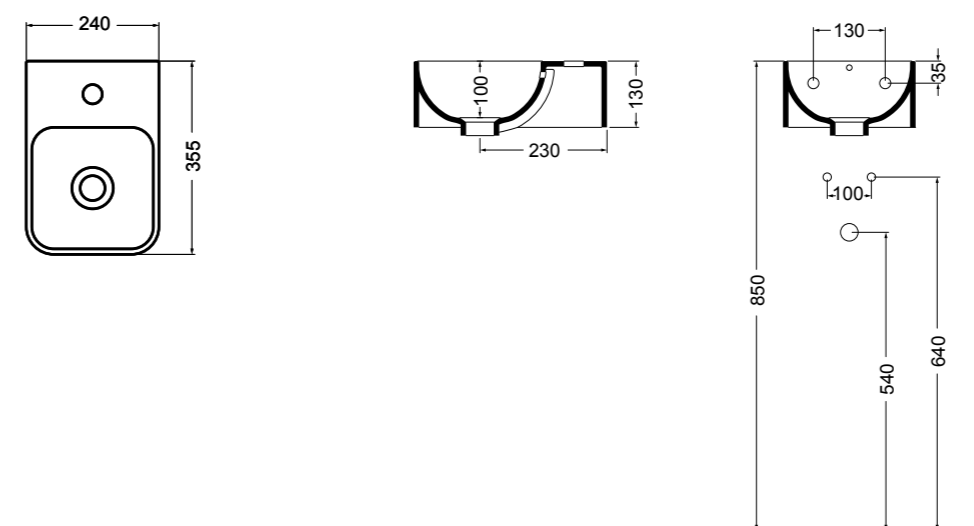

WS102 NORMAL lavabo 01S da appoggio 36 cm_ NORMAL 01S counter-top basin 36 cm