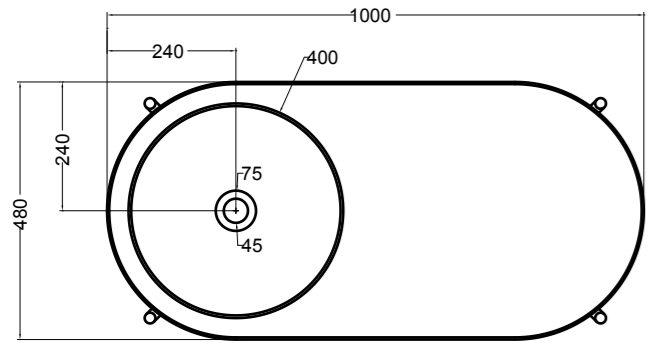

200M madia ovale_oval sideboard
 200R ripiano_shelf
 200S4507 struttura per madia ovale h 45 cm_frame for oval sideboard h 45 cm

VISTA FRONTALE
FRONT VIEW

VISTA LATERALE
SIDE VIEW

200M madia ovale_oval sideboard
 200R ripiano_shelf
 200S7607 struttura per madia ovale h 76 cm_frame for oval sideboard h 76 cm