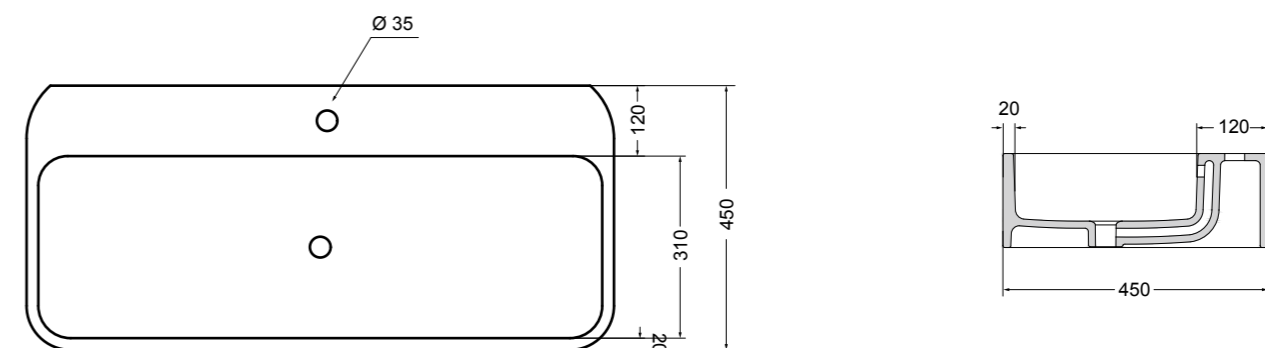

86400 lavabo appoggio/sospeso 100x45 cm_counter-top/wall-hung basin 100x45 cm