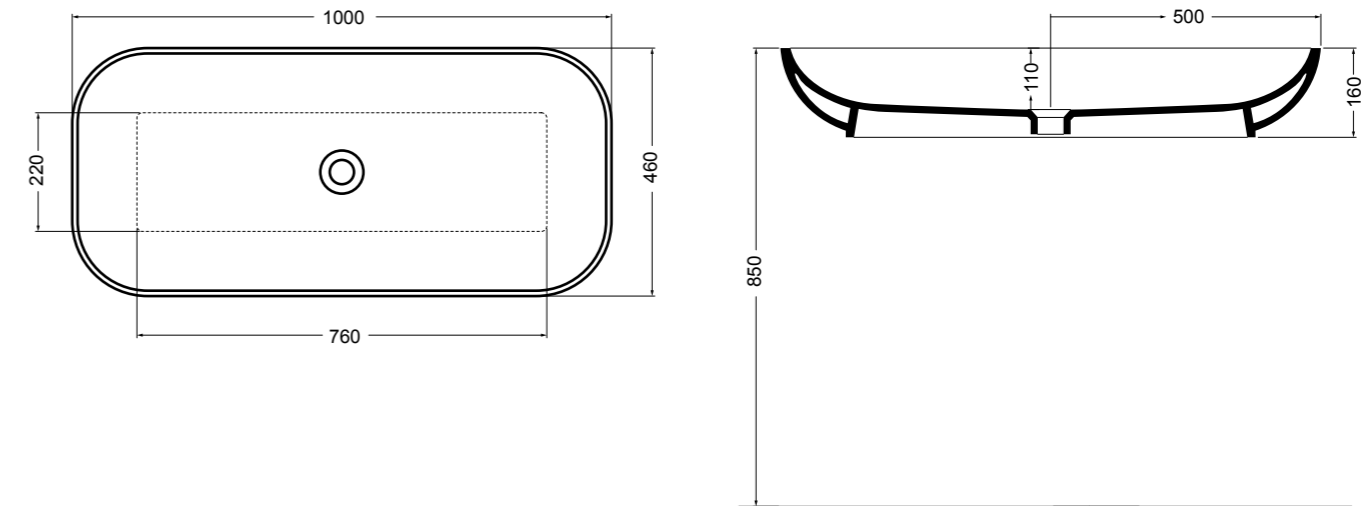

15082 CIOTOLA lavabo da appoggio 100 cm_CIOTOLA counter-top basin 100 cm