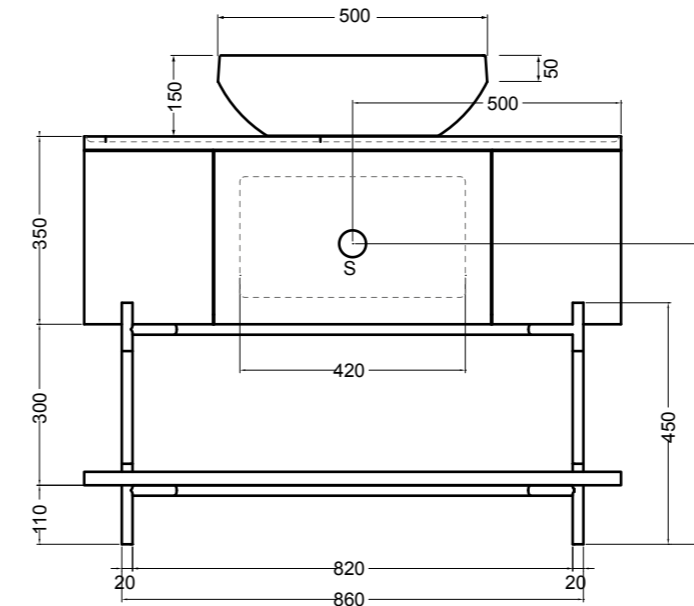

200M madia ovale 100x48x35 cm_oval sideboard 100x48x35 cm
200R ripiano_shelf
200S4507 struttura per madia ovale h 45 cm_frame for oval sideboard h 45 cm

VISTA FRONTALE
FRONT VIEW

VISTA LATERALE
SIDE VIEW