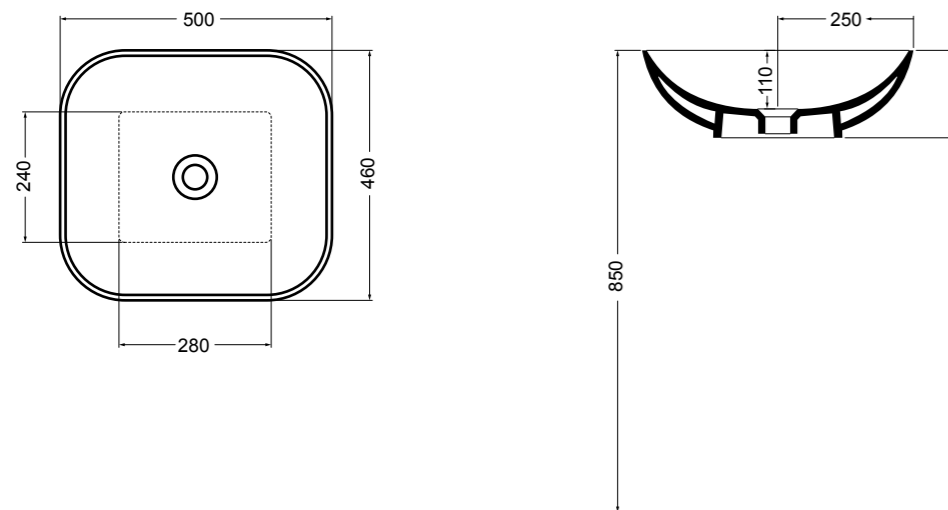

15081 CIOTOLA lavabo da appoggio 50 cm_CIOTOLA counter-top basin 50 cm