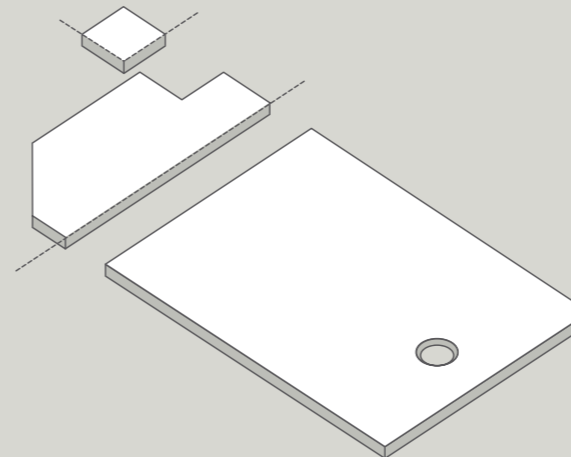

P32014

Ø3,5x4 cm

PA32014

41x12 cm

CG86014

4x6xh6,5 cm

CERAMIC.30

80x80xh3 cm

70x90xh3 cm
70x100xh3 cm
70x120xh3 cm
70x140xh3 cm

80x90xh3 cm
80x100xh3 cm
80x120xh3 cm
80x140xh3 cm

90x120xh3 cm

Piatto doccia in pregiata ceramica con spessore ridotto (solo 3 cm). È installabile sia in appoggio che filo pavimento ed ha un'alta resistenza ai graffi e al calcare. Sono possibili il taglio su misura a seconda delle esigenze e l'abbinamento con accessori di altissima qualità.

High-quality ceramic shower tray with an ultra-slim low level design (only 3 cm). It is suitable for both top and flush-with-the-floor installations and features excellent resistance to scratches and limescale. Made to measure cuts are available, as well as matching accessories of the highest quality.

Colori ceramica . Ceramic colors

BM
Bianco matt
White matt

AV
Avorio matt
Ivory matt

GC
Cemento matt
Concrete matt

NE
Nero matt
Black matt

Griglie . Grates

GRPDCBM
Bianco matt
White matt
125x125 mm

GRPDCAV
Avorio matt
Ivory matt
125x125 mm

GRPDCGC
Cemento matt
Concrete matt
125x125 mm

GRPDCNE
Nero matt
Black matt
125x125 mm

GRPDCIN
Acciaio inox
Stainless steel
125x125 mm

Piletta Geberit . Geberit drain

PLPDCE
Piletta Geberit ultrasottile bianca
Geberit ultra-flat white drain plug
Ø 90 mm

Tagli su misura . Made to measure cuts

**Versatilità totale, per adattarsi ad ogni spazio.
Total versatility, to suit to any space.**

I bordi smaltati sui quattro lati garantiscono l'adattabilità in ogni tipologia di area doccia. Inoltre i piatti doccia Ceramic.30 sono riducibili e possono essere tagliati su misura, per adattarsi con facilità a qualsiasi progetto bagno.

The glaze edges on the 4 sides that provide adaptability in any type of shower tray area. The Ceramic.30 shower tray is reducible, it can be customized cut, to easily adapt to any bathroom project.

Caratteristiche . Characteristics

Tagli su misura
Made to measure cuts

Resistente agli acidi
Resistant to acids

Antimacchia
Stain resistant

Pulizia facile
Easy clean

Facile al taglio
Easy to cut

Completamente reversibile
Completely reversible

Texture antiscivolo
Non-slip texture

Superficie antibatterica
Antibacterial surface