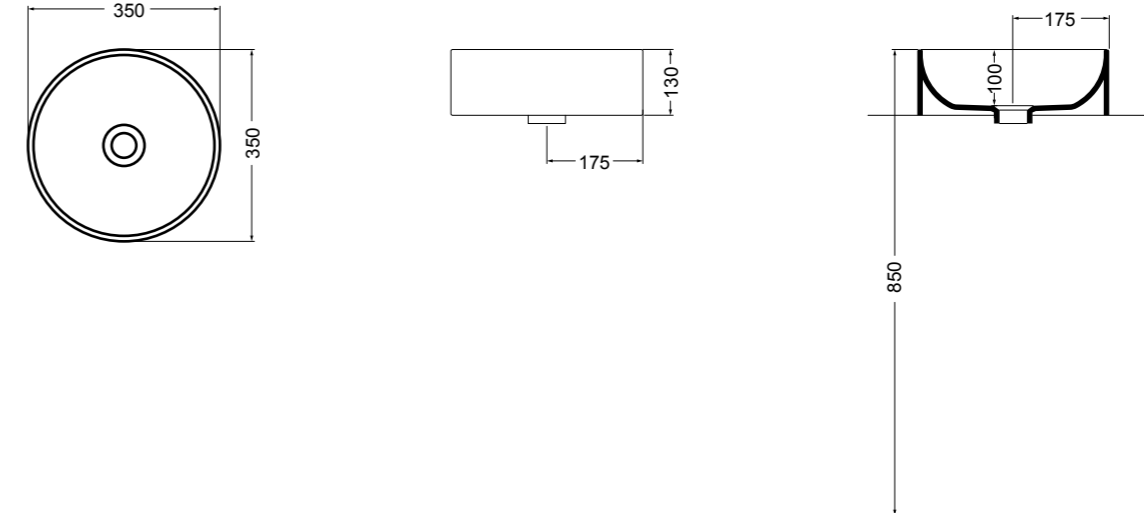

WS107 NORMAL lavabo 04C da appoggio 42,5 cm_ NORMAL 04C counter-top basin 42,5 cm