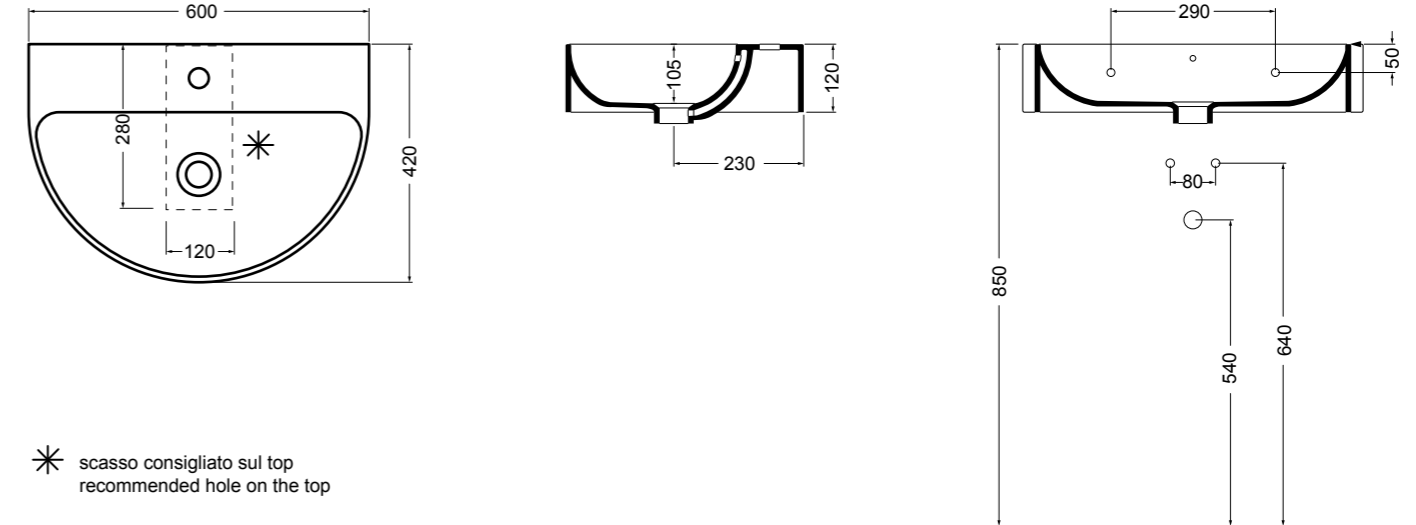

* scasso consigliato sul top
recommended hole on the top