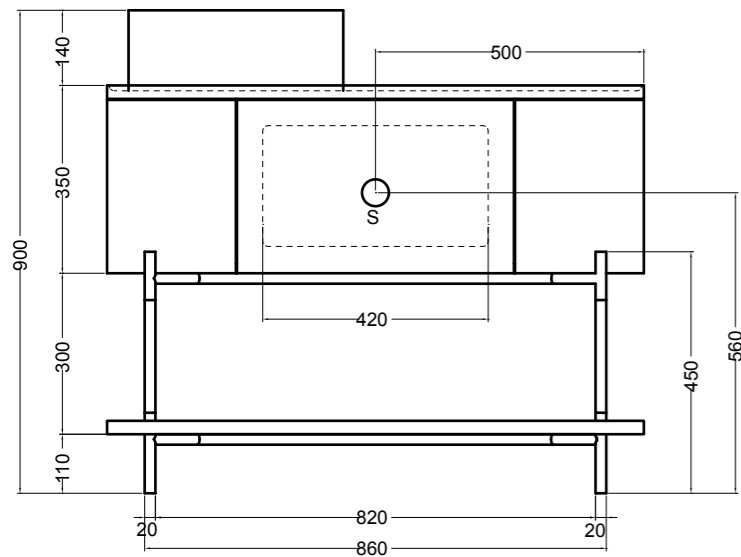

200M madia ovale_oval sideboard
 200R ripiano_shelf
 200S4507 struttura per madia ovale h 45 cm_frame for oval sideboard h 45 cm

VISTA FRONTALE
FRONT VIEW

VISTA LATERALE
SIDE VIEW

200M madia ovale_oval sideboard
 200R ripiano_shelf
 200S7607 struttura per madia ovale h 76 cm_frame for oval sideboard h 76 cm