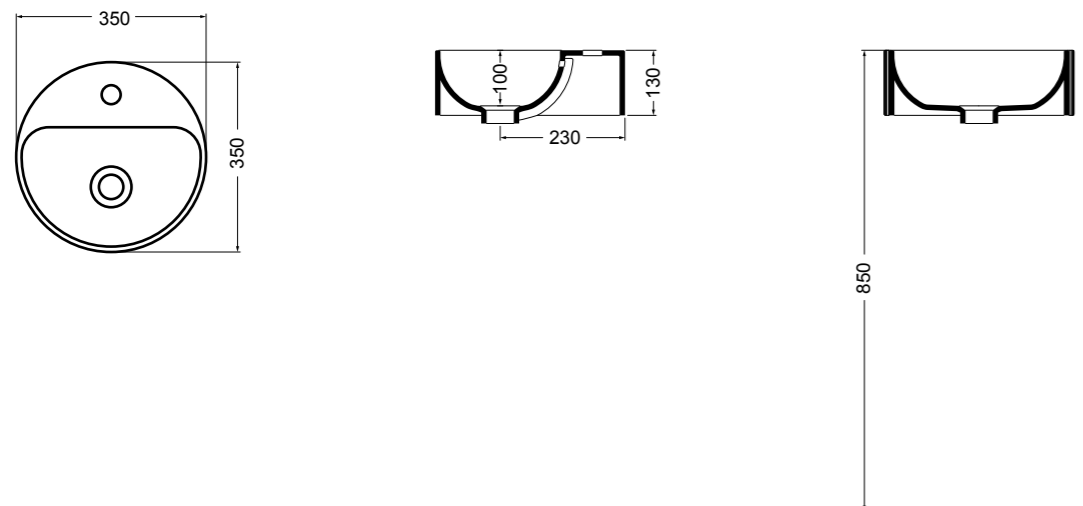

WS109 NORMAL lavabo sospeso, incasso e da appoggio 100 cm_NORMAL wall hung, inset and counter-top basin 100 cm