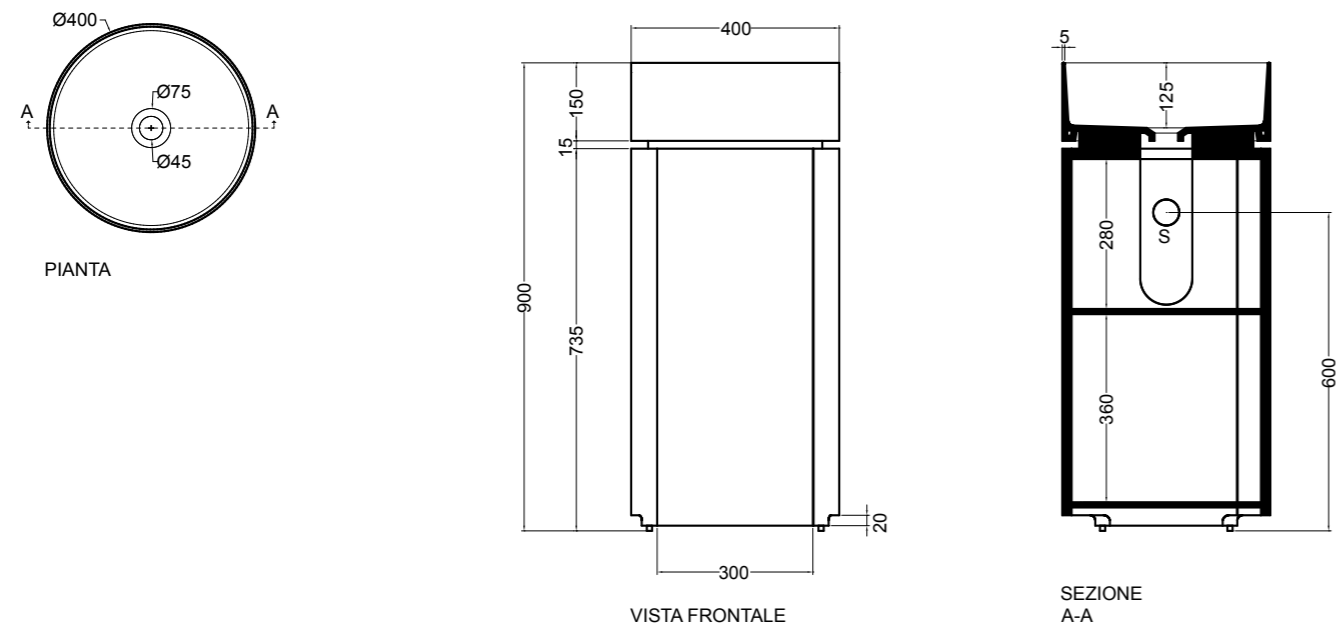

1. **M78200** Mobile cilindrico Ø 40 cm_Cylindrical cabinet Ø 40 cm