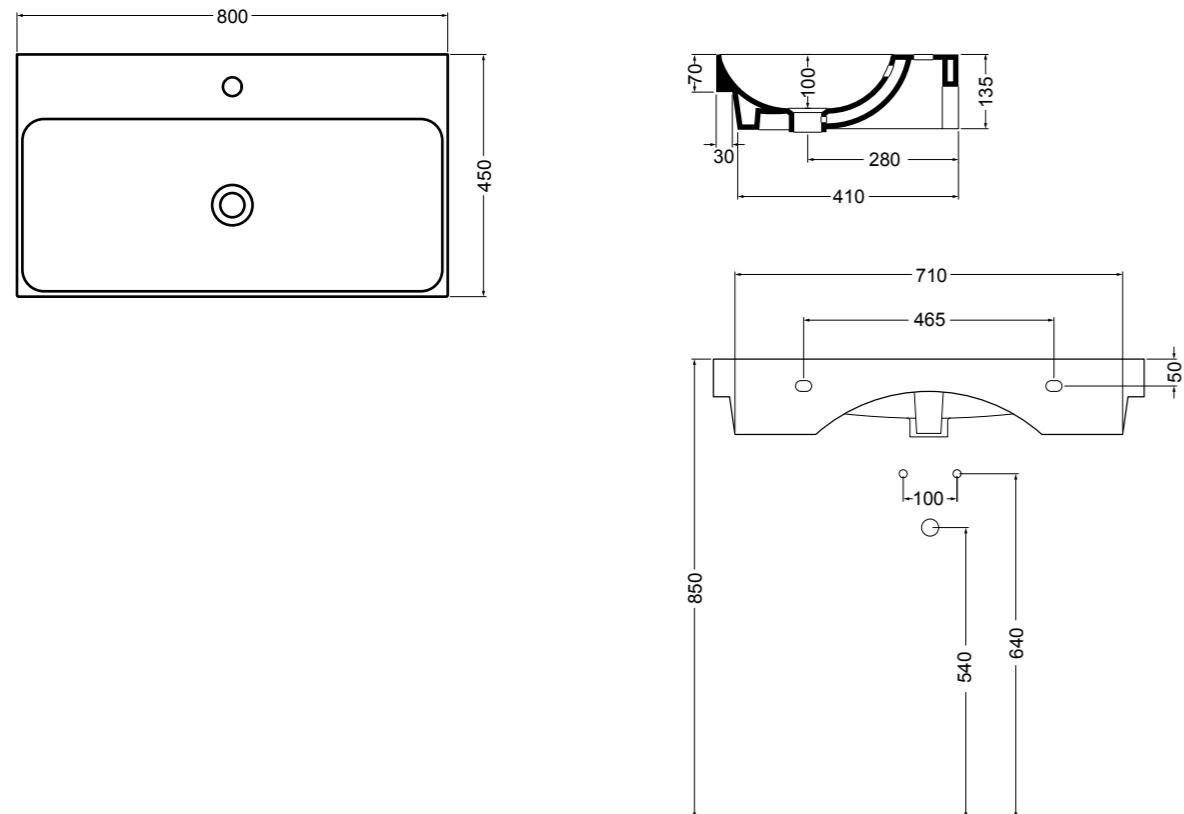

WS113 NORMAL lavabo semincasso 45 cm_NORMAL semi-recessed basin 45 cm

WS110 NORMAL lavabo sospeso, incasso e da appoggio 80 cm_NORMAL wall hung, inset and counter-top basin 80 cm