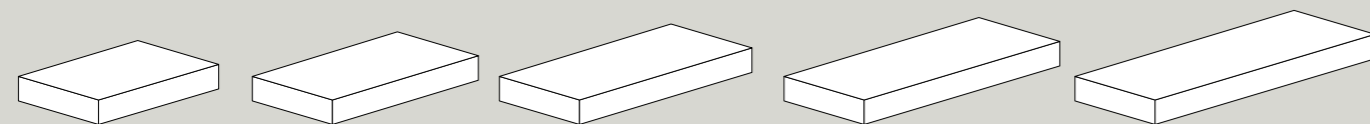

Cosa

Ceramic design Giancarlo Angelelli
Complements design Alessandro Paoletti

Una parola indefinita e onnicomprensiva identifica una collezione dalla personalità precisa e inequivocabile, combinazione di forma rettangolare e angoli arrotondati.

An indefinite and comprehensive word identifies a collection with a precise personality, combination of rectangular shape and rounded corners.

Piano d'appoggio per lavabi_Top for basin

40080 80x50xh12 cm	400100 100x50xh12 cm	400120 120x50xh12 cm	400140 140x50xh12 cm	400160 160x50xh12 cm

Colori legno laccato . Lacquered finishes

12
Bianco matt
White matt

Essenze legno . Wood finishes

20
Quercia
Oak

21
Frassino scuro
Dark ash

Grezzo stuccabile . Paintable finish

22
*Materiale stuccabile e verniciabile dal cliente
Material paintable

86103

lavabo appoggio/sospeso
counter-top/wall-hung basin
48x25 cm

86102

lavabo appoggio/sospeso
counter-top/wall-hung basin
48x48 cm

86220

lavabo appoggio/sospeso
counter-top/wall-hung basin
60x45 cm

86300

lavabo appoggio/sospeso
counter-top/wall-hung basin
80x45 cm

86400

lavabo appoggio/sospeso
counter-top/wall-hung basin
100x45 cm

86500

lavabo appoggio/sospeso doppia vasca
counter-top/wall-hung double basin
120x45 cm

86210

lavabo appoggio
counter-top basin
60x45 cm

86310

lavabo appoggio
counter-top basin
80x45 cm

86410

lavabo appoggio
counter-top basin
100x45 cm

86100

lavabo incasso
inset basin
48x48 cm

86101

lavabo semincasso
semi-recessed basin
48x48 cm

86600

lavabo appoggio
counter-top basin
50x30xh35 cm

Colori ceramica . Ceramic colors

02
Tramonto lucido
Tramonto glossy

05
Petrolio lucido
Petrolio glossy

03
Lago lucido
Lago glossy

04
Terra lucido
Terra glossy

10
Sahara matt
Sahara matt

09
Grigio matt
Grey matt

07
Nero matt
Black matt

12
Bianco matt
White matt

01
Bianco lucido
White glossy

30
Es-Senza