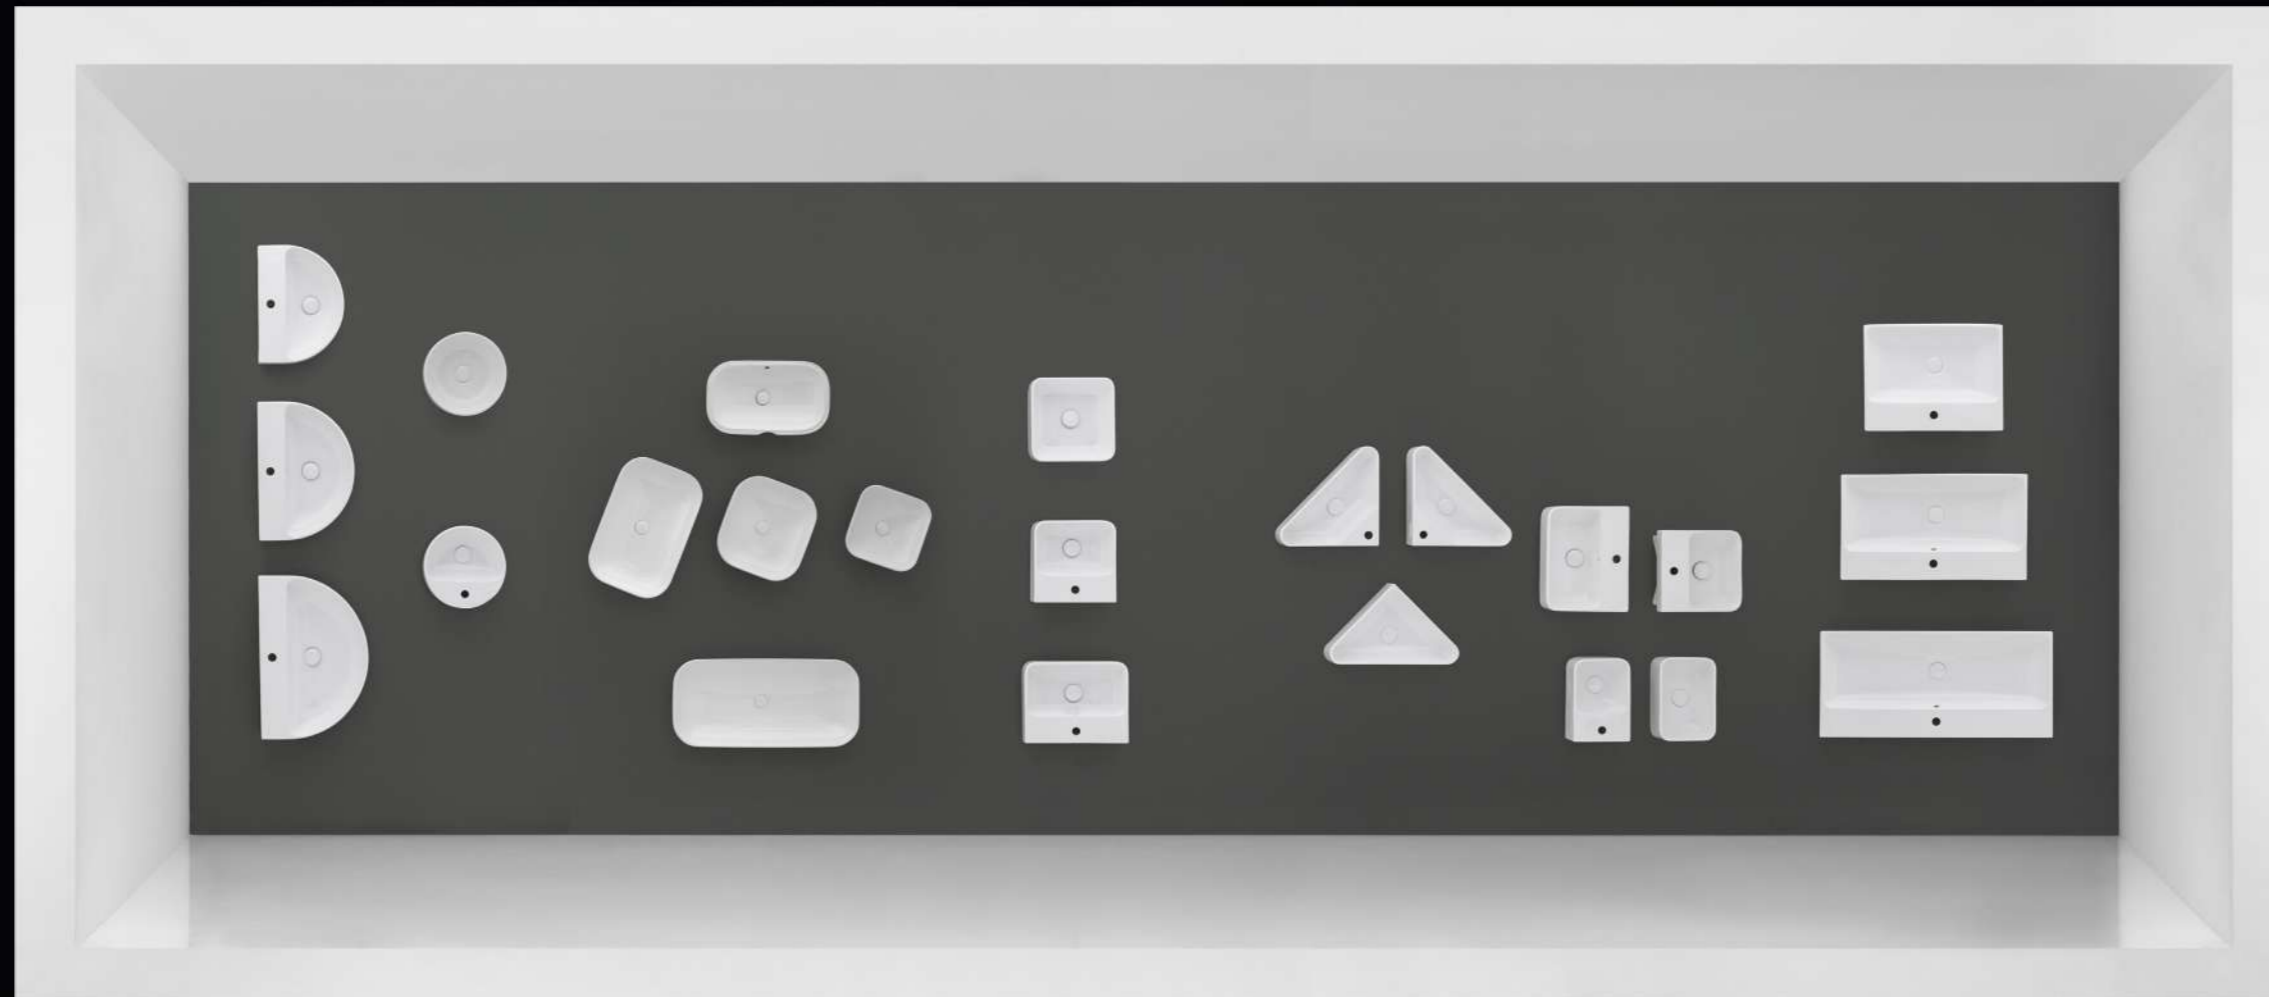

Prisma Sink Ciotola Normal