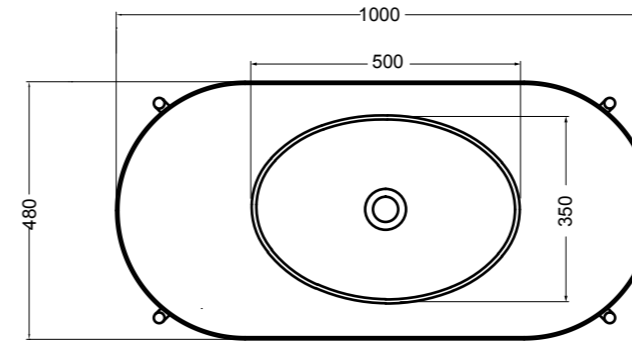

200M madia ovale 100x48x35 cm_oval sideboard 100x48x35 cm
200R ripiano_shelf
200S4507 struttura per madia ovale h 45 cm_frame for oval sideboard h 45 cm

VISTA FRONTALE
FRONT VIEW

VISTA LATERALE
SIDE VIEW