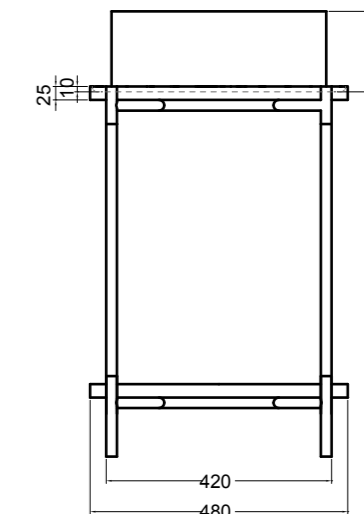

VISTA LATERALE
SIDE VIEW