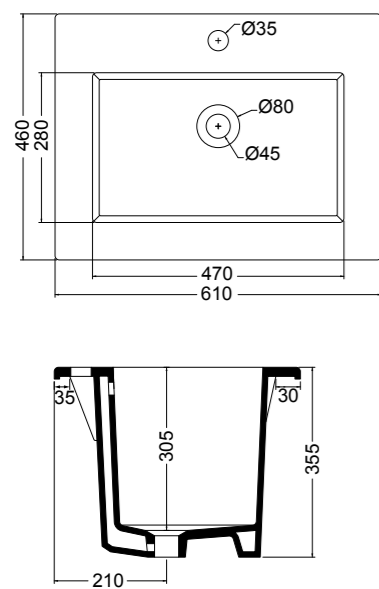

WS103 NORMAL lavabo 02C da appoggio e sospeso 35 cm_ NORMAL 02C counter-top and wall hung basin 35 cm

WS15 PRISMA lavabo incasso 61 cm_PRISMA inset basin 61 cm