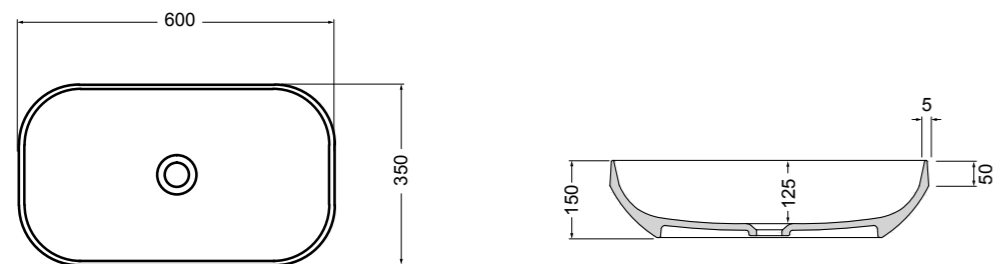

200M madia ovale 100x48x35 cm_oval sideboard 100x48x35 cm
200R ripiano_shelf
200S4507 struttura per madia ovale h 45 cm_frame for oval sideboard h 45 cm

VISTA FRONTALE
FRONT VIEW

VISTA LATERALE
SIDE VIEW