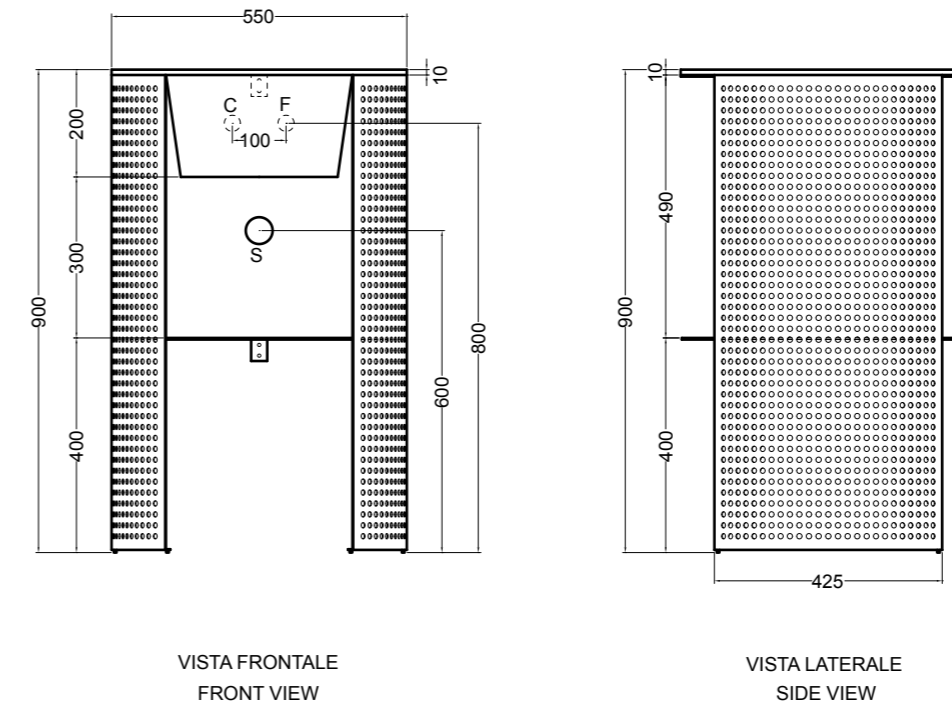

S32014 WEB struttura cilindrica in acciaio inox Ø 48 cm_WEB cylindrical inox stainless steel frame Ø 48 cm