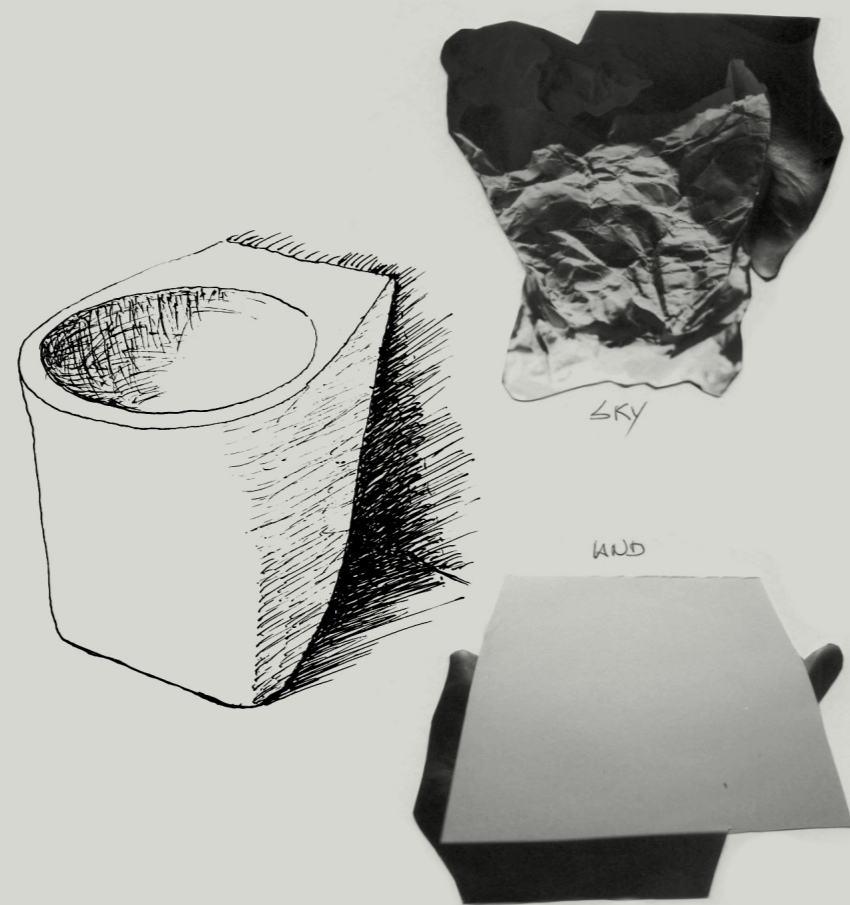

DESIGN

Il design è lo strumento con il quale AXA opera per svolgere la missione di offrire prodotti che migliorino la vita quotidiana delle persone, attraverso la ricerca del migliore equilibrio tra comfort, funzionalità e valore estetico.

Design as a tool to carry out the mission of offering products able to improve the everyday life, through a deep research for the best balance between comfort, functionality and aesthetic.