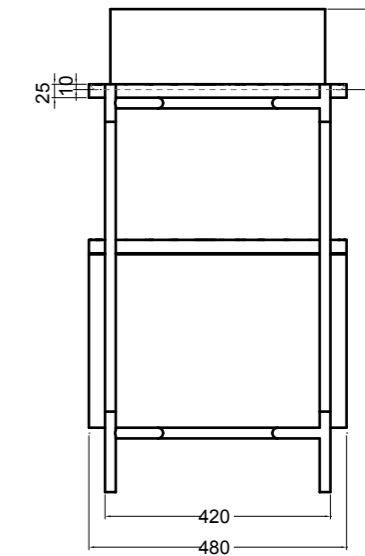

VISTA LATERALE
SIDE VIEW

200R ripiano_shelf
200S7607 struttura per madia ovale h 76 cm_frame for oval sideboard h 76 cm