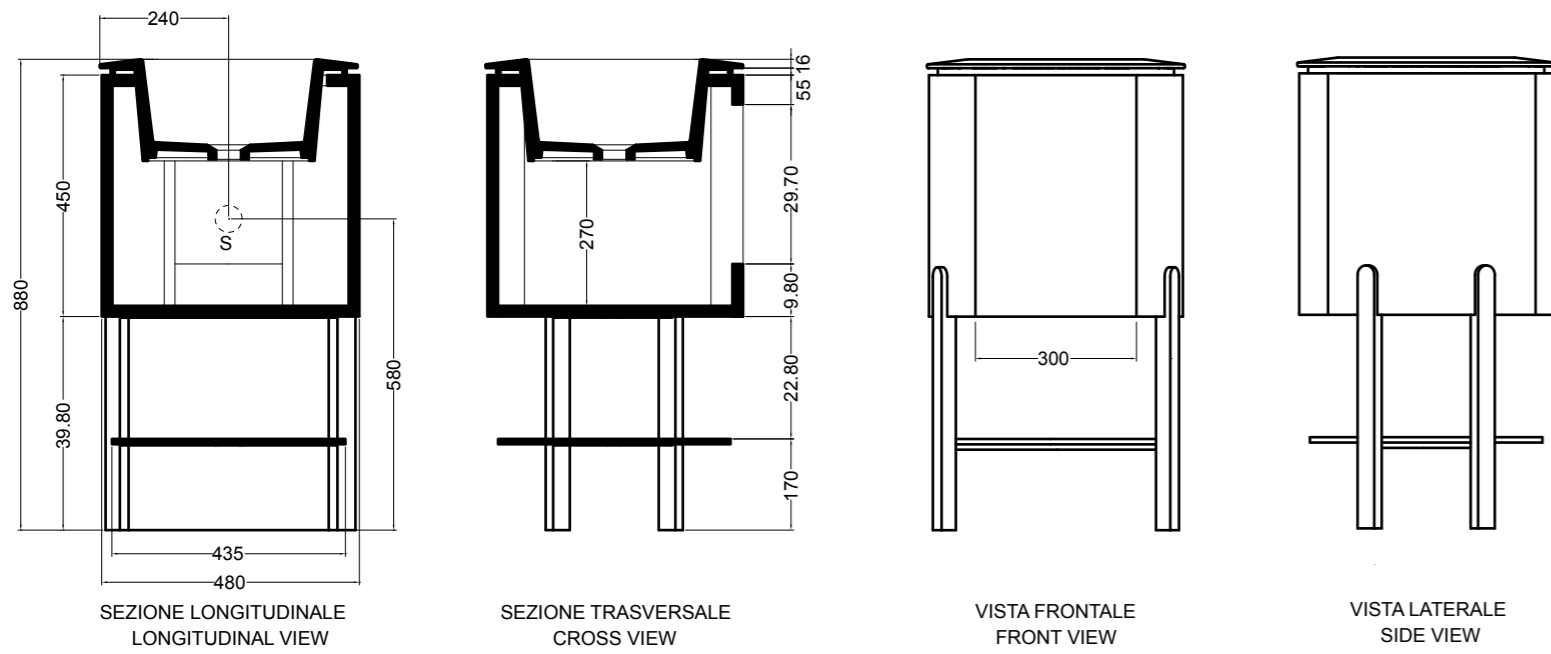

M32010 mobile cilindrico sospeso Ø 48 cm_cylindrical wall hung cabinet Ø 48 cm
CM32010 gambe e ripiano per mobile sospeso_legs and shelf for wall hung cabinet