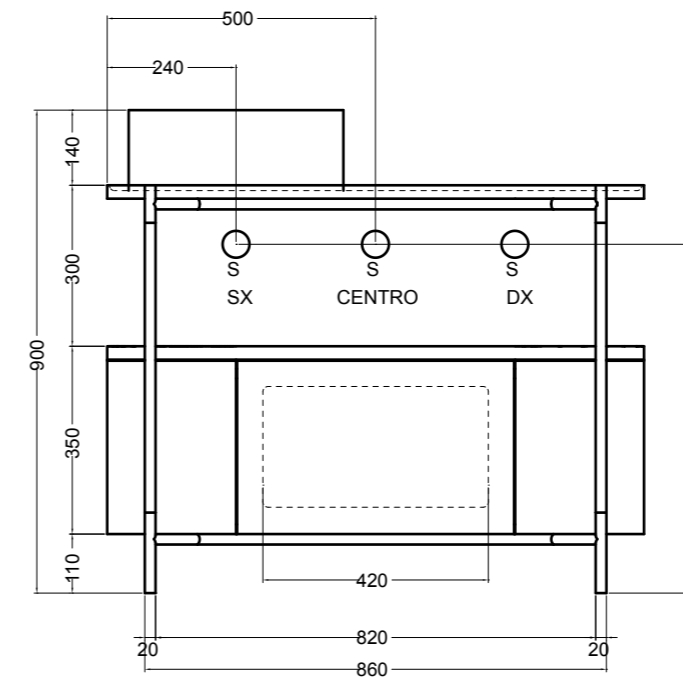

200M madia ovale_oval sideboard
 200R ripiano_shelf
 200S4507 struttura per madia ovale h 45 cm_frame for oval sideboard h 45 cm

VISTA FRONTALE
FRONT VIEW

VISTA LATERALE
SIDE VIEW

200M madia ovale_oval sideboard
 200R ripiano_shelf
 200S7607 struttura per madia ovale h 76 cm_frame for oval sideboard h 76 cm