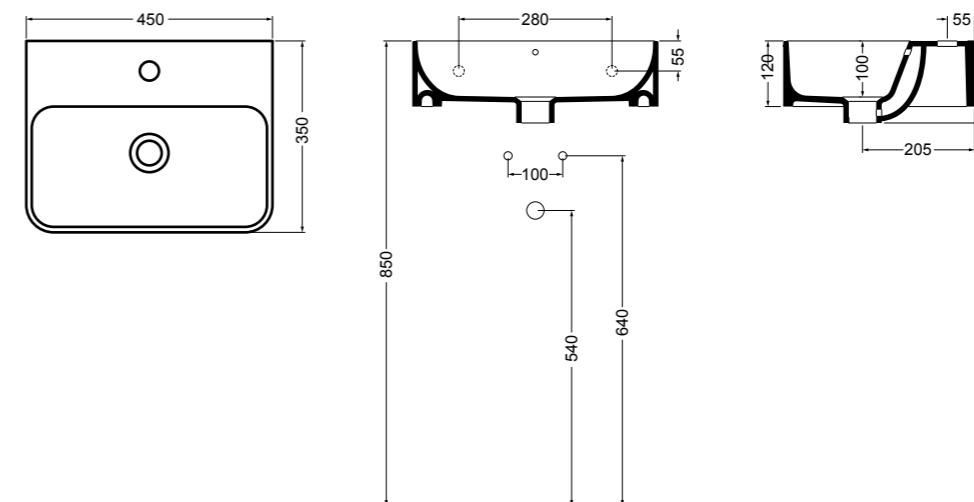

15094-01
CIOTOLA lavabo Bianco lucido 66 cm
CIOTOLA basin White glossy 66 cm

WS078 SINK lavabo sottopiano 56 cm_SINK undertop basin 56 cm

WS15 PRISMA lavabo incasso 61 cm_PRISMA inset basin 61 cm

WS088 NORMAL lavabo da appoggio e sospeso 45 cm_counter-top and wall hung basin 45 cm